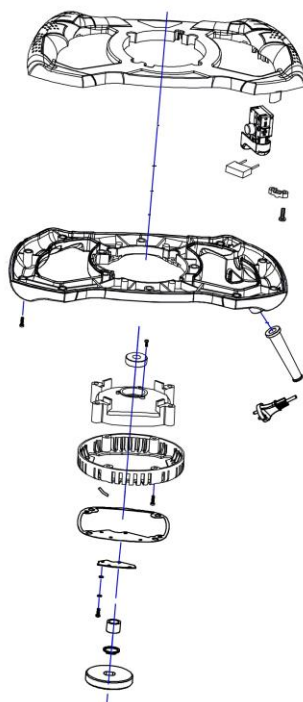

100000 RUBIMIX-9-N PLUS

100000715 02 23/02/2017

A

B

C

Part-list	ES	EN	Prod.
1	A	GRUPO MOTOR	MOTOR GROUP
2	B	GRUPO ENGRANAJES SUPERIOR	UPPER GEAR GROUP
3	C	GRUPO ENGRANAJES INFERIOR	LOWER GEAR GROUP

Prod.	ES	EN	Serial num.
26922	RUBIMIX-9 N PLUS 230V 50/60HZ	RUBIMIX-9 N PLUS 230V 50/60HZ	-
26923	RUBIMIX-9 N PLUS 120V 50/60HZ USA	RUBIMIX-9 N PLUS 120V 50/60HZ USA	-
26924	RUBIMIX-9 N PLUS 230V 50/60HZ CON MALETA	RUBIMIX-9 N PLUS 230V 50/60HZ CON MALETA	-
26930	RUBIMIX-9-N PLUS 230V 50/60HZ CH	RUBIMIX-9-N PLUS 210/240V 50/60HZ CH	-
26958	RUBIMIX-9 N PLUS 120V USA PORTABROCAS	RUBIMIX-9 N PLUS 120V 50/60HZ USA CHUCK	-