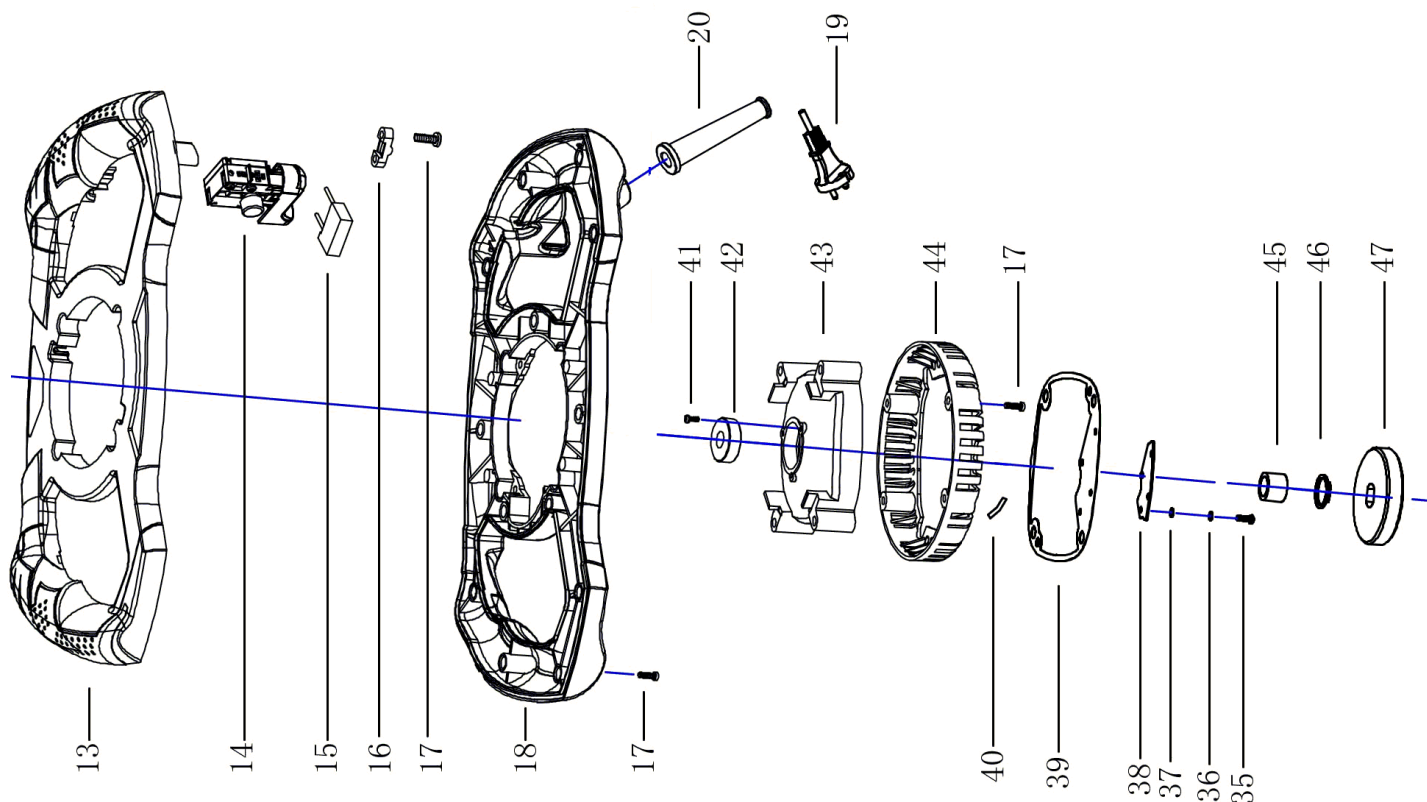

Part-list	ES	EN	Prod.	
1	24505 4	TORN ST4,8X9,5	SCREW ST4,8X9,5	
2	24506 1	TAPA TRASERA RUBIMIX-9N	REAR COVER RUBIMIX-9N	
3	24507 2	TAPA PORTAESCOBILLAS RUBIMIX-9N	BRUSH HOLDER COVER RUBIMIX-9N	
4	24532 2	ESCOBILLA RUBIMIX-9N 230V	CARBON BRUSHER RUBIMIX-9N 230V	26922, 26924, 26930
4	24533 2	ESCOBILLA RUBIMIX-9N 110V	CARBON BRUSHER RUBIMIX-9N 110V	26923, 26958
5	24509 2	PORTAESCOBILLAS RUBIMIX-9N	BRUSHER HOLDER RUBIMIX-9N	
6	24510 1	CARCASA MOTOR RUBIMIX-9N	MOTOR HOUSING RUBIMIX-9N	
7	25121 1	FUNDA GOMA RUBIMIX-9	RUBBER LOOP RMIX-9-BL	
8	25122 1	RODAMIENTO 6000 RUBIMIX-9	6000 BEARING RMIX-9-BL	
9	24525 1	ROTOR 1800W 120V RUBIMIX-9N PLUS	ROTOR 1800W 120V RUBIMIX-9N PLUS	26923, 26958
9	24524 1	ROTOR 1800W 230V RUBIMIX-9N PLUS	ROTOR 1800W 230V RUBIMIX-9N PLUS	26922, 26924, 26930
10	51537 2	TORN ST4,8X70	SCREW ST4,8X70	
11	24528 1	ESTATOR 120V RUBIMIX-9N PLUS	STATOR 120V RMIX-9N PLUS	26923, 26958
11	24527 1	ESTATOR 230V RUBIMIX-9N PLUS	STATOR 230V RMIX-9N PLUS	26922, 26924, 26930
12	24512 1	TAPA VENTILADOR RUBIMIX-9N	WIND COVER RUBIMIX-9N	
55	24561 2	CONEXION ESTATOR-ESCOB.RMIX-9-N/PLUS	STATOR-BRUSH CONNECT.RMIX-9-N/PLUS	