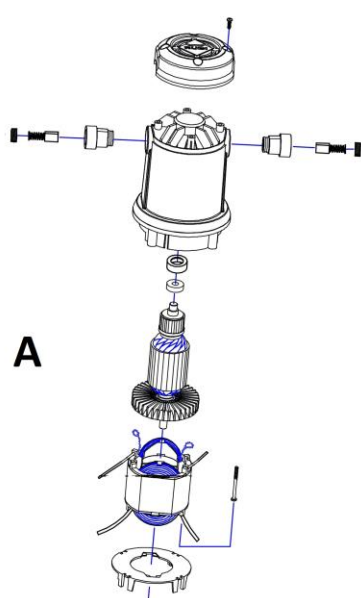

100000 RUBIMIX-9-N PLUS

100000715 02 23/02/2017

A