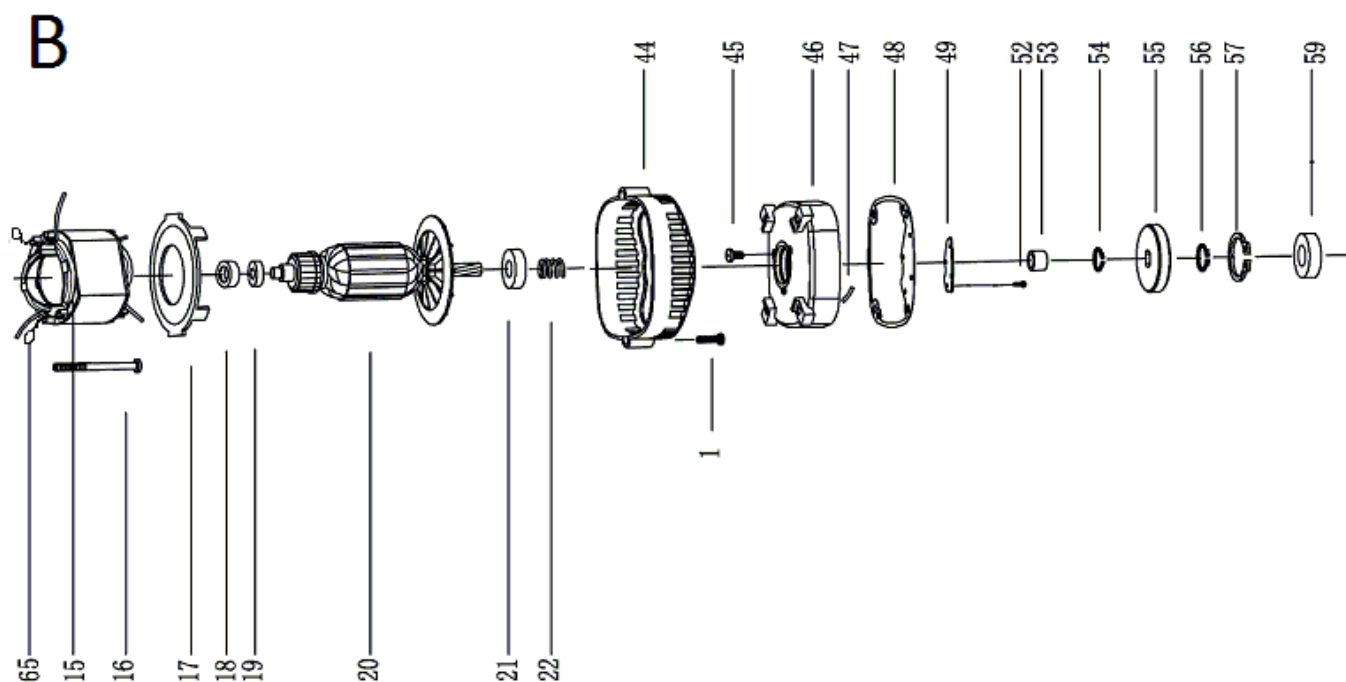

Part-list	ES	EN	Prod.	
1	24345	12 TORN ST3,9X14	SCREW ST3,9X14	
15	24359	1 ESTATOR RUBIMIX-16 ERGOMAX 230V	STATOR RUBIMIX-16 ERGOMAX 230V	24994, 24996, 24998, 24999
15	24408	1 ESTATOR RUBIMIX-16 ERGOMAX 110V	STATOR RUBIMIX-16 ERGOMAX 110V	24995, 24997
16	24360	2 TORN ST4,8X60	SCREW ST4,8X60	
17	24361	1 ANILLO VENTILACION MOTOR RMIX-16 ERGOMAX	MOTOR WIND RING RUBIMIX-16 ERGOMAX	
18	24362	1 SOPORTE RODAMIENTO RUBIMIX-16 ERGOMAX	BEARING HOLDER RUBIMIX-16 ERGOMAX	
19	24363	1 RODAMIENTO 608 RUBIMIX-16 ERGOMAX	BEARING 608 RUBIMIX-16 ERGOMAX	
20	24409	1 ROTOR RUBIMIX-16 ERGOMAX 110V	ROTOR RUBIMIX-16 ERGOMAX 110V	24995, 24997
20	24364	1 ROTOR RUBIMIX-16 ERGOMAX 230V	ROTOR RUBIMIX-16 ERGOMAX 230V	24994, 24996, 24998, 24999
21	24365	1 RODAMIENTO 6001 RUBIMIX-16 ERGOMAX	BEARING 6001 RUBIMIX-16 ERGOMAX	
22	24366	1 MUELLE POS.22 RUBIMIX-16 ERGOMAX	SPRING POS.22 RUBIMIX-16 ERGOMAX	
44	24388	1 TAPA VENTILACION RMIX-16 ERGOMAX POS.44	WIND COVER RUBIMIX-16 ERGOMAX POS.44	
45	24389	3 TORN M4X6	SCREW M4X6	
46	24390	1 TAPA MOTOR RUBIMIX-16 ERGOMAX	MOTOR COVER RUBIMIX-16 ERGOMAX	
47	24391	2 VARILLA ACEITE RUBIMIX-16 ERGOMAX	OIL BAR RUBIMIX-16 ERGOMAX	
48	24392	1 ARAND TAPA ACEITE RUBIMIX-16 ERGOMAX	OIL COVER WASHER RUBIMIX-16 ERGOMAX	
49	24393	1 TAPA ACEITE RUBIMIX-16 ERGOMAX	OIL COVER RUBIMIX-16 ERGOMAX	
52	19466	4 TORN M3X10	SCREW M3X10	
53	24397	1 RODAMIENTO HK1010 RUBIMIX-16 ERGOMAX	BEARING HK1010 RUBIMIX-16 ERGOMAX	
54	19487	1 ANILLO ELASTICO 15MM	CIRCLIP 15MM	
55	24399	1 ENGRANAJE GRANDE RUBIMIX-16 ERGOMAX	BIG GEAR RUBIMIX-16 ERGOMAX	
56	19489	1 ANILLO ELASTICO 17MM	CIRCLIP 17MM	
57	19490	1 ANILLO ELASTICO 35MM	CIRCLIP 35MM	
59	24403	1 RODAMIENTO 6003 RUBIMIX-16 ERGOMAX	BEARING 6003 RUBIMIX-16 ERGOMAX	
65	24562	2 CONEXION ESTATOR-ESCOB.RMIX-16 ERGOMAX	STATOR-BRUSH CONNECT.RMIX-16 ERGOMAX	