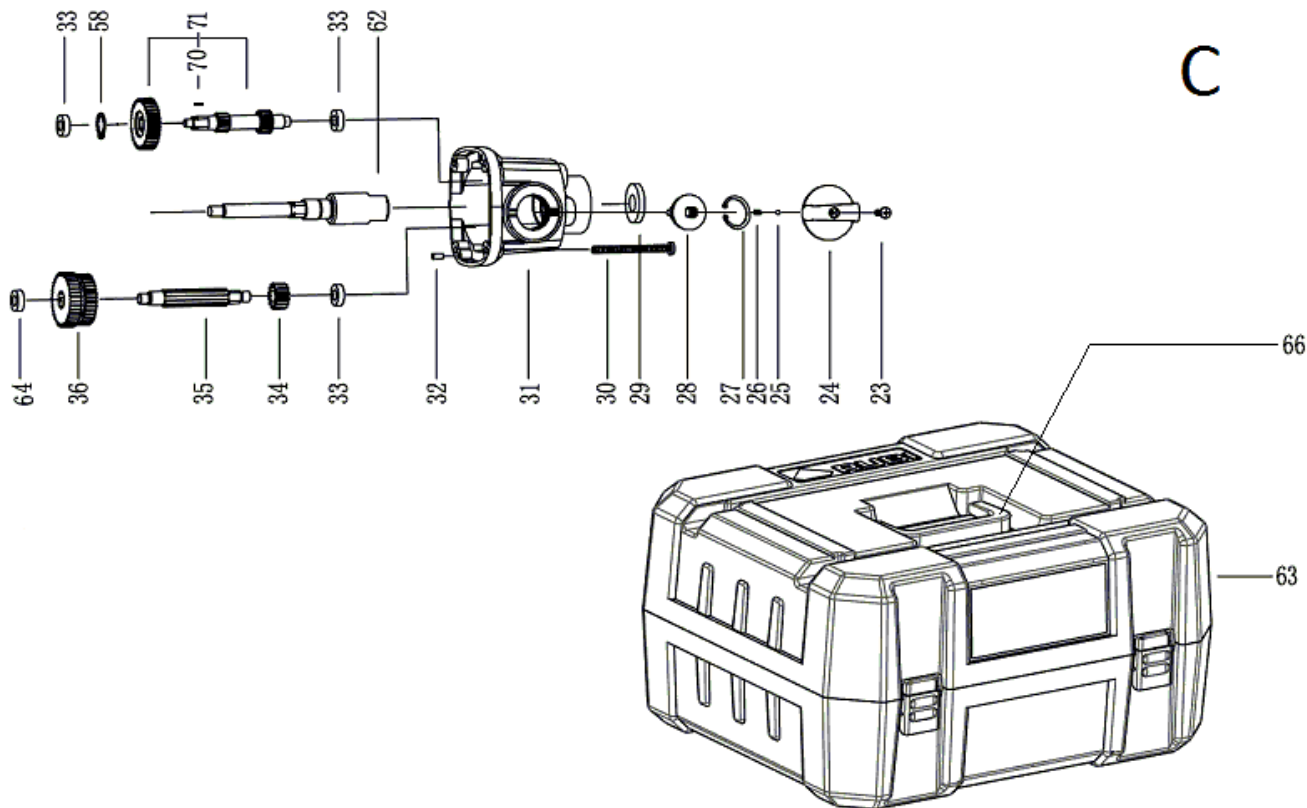

Part-list	ES	EN	Prod.	
1	24345	12 TORN ST3,9X14	SCREW ST3,9X14	
15	24359	1 ESTATOR RUBIMIX-16 ERGOMAX 230V	STATOR RUBIMIX-16 ERGOMAX 230V	24994, 24996, 24998, 24999
15	24408	1 ESTATOR RUBIMIX-16 ERGOMAX 110V	STATOR RUBIMIX-16 ERGOMAX 110V	24995, 24997
16	24360	2 TORN ST4,8X60	SCREW ST4,8X60	
17	24361	1 ANILLO VENTILACION MOTOR RMIX-16 ERGOMAX	MOTOR WIND RING RUBIMIX-16 ERGOMAX	
18	24362	1 SOPORTE RODAMIENTO RUBIMIX-16 ERGOMAX	BEARING HOLDER RUBIMIX-16 ERGOMAX	
19	24363	1 RODAMIENTO 608 RUBIMIX-16 ERGOMAX	BEARING 608 RUBIMIX-16 ERGOMAX	
20	24409	1 ROTOR RUBIMIX-16 ERGOMAX 110V	ROTOR RUBIMIX-16 ERGOMAX 110V	24995, 24997
20	24364	1 ROTOR RUBIMIX-16 ERGOMAX 230V	ROTOR RUBIMIX-16 ERGOMAX 230V	24994, 24996, 24998, 24999
21	24365	1 RODAMIENTO 6001 RUBIMIX-16 ERGOMAX	BEARING 6001 RUBIMIX-16 ERGOMAX	
22	24366	1 MUELLE POS.22 RUBIMIX-16 ERGOMAX	SPRING POS.22 RUBIMIX-16 ERGOMAX	
44	24388	1 TAPA VENTILACION RMIX-16 ERGOMAX POS.44	WIND COVER RUBIMIX-16 ERGOMAX POS.44	
45	24389	3 TORN M4X6	SCREW M4X6	
46	24390	1 TAPA MOTOR RUBIMIX-16 ERGOMAX	MOTOR COVER RUBIMIX-16 ERGOMAX	
47	24391	2 VARILLA ACEITE RUBIMIX-16 ERGOMAX	OIL BAR RUBIMIX-16 ERGOMAX	
48	24392	1 ARAND TAPA ACEITE RUBIMIX-16 ERGOMAX	OIL COVER WASHER RUBIMIX-16 ERGOMAX	
49	24393	1 TAPA ACEITE RUBIMIX-16 ERGOMAX	OIL COVER RUBIMIX-16 ERGOMAX	
52	19466	4 TORN M3X10	SCREW M3X10	
53	24397	1 RODAMIENTO HK1010 RUBIMIX-16 ERGOMAX	BEARING HK1010 RUBIMIX-16 ERGOMAX	
54	19487	1 ANILLO ELASTICO 15MM	CIRCLIP 15MM	
55	24399	1 ENGRANAJE GRANDE RUBIMIX-16 ERGOMAX	BIG GEAR RUBIMIX-16 ERGOMAX	
56	19489	1 ANILLO ELASTICO 17MM	CIRCLIP 17MM	
57	19490	1 ANILLO ELASTICO 35MM	CIRCLIP 35MM	
59	24403	1 RODAMIENTO 6003 RUBIMIX-16 ERGOMAX	BEARING 6003 RUBIMIX-16 ERGOMAX	
65	24562	2 CONEXION ESTATOR-ESCOB.RMIX-16 ERGOMAX	STATOR-BRUSH CONNECT.RMIX-16 ERGOMAX	