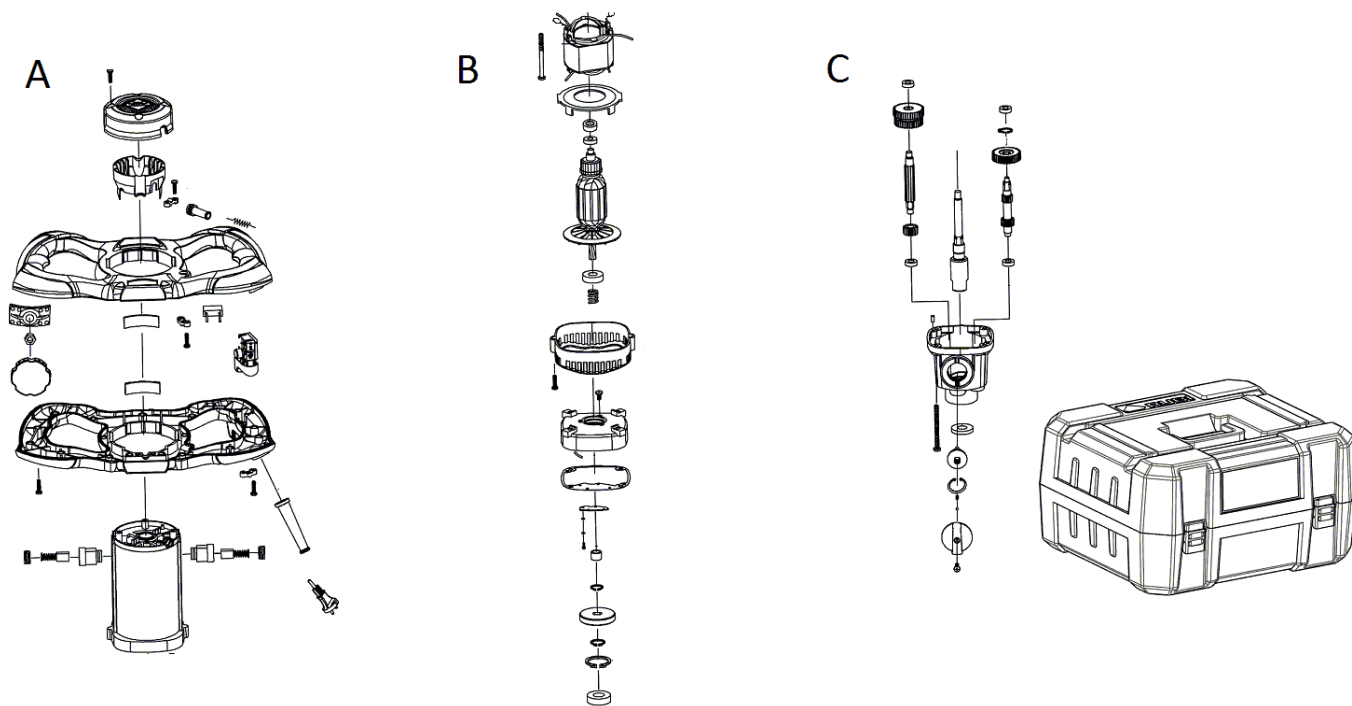

RUBIMIX-16 ERGOMAX

100000709 05 28/09/2018

Página 1 de 4

Part-list	ES	EN	Prod.
1	A	GRUPO A	GROUP A
2	B	GRUPO B	GROUP B
3	C	GRUPO C	GROUP C

Prod.	ES	EN	From serial num.
24994	RUBIMIX-16 ERGOMAX 230V 50/60HZ	RUBIMIX-16 ERGOMAX 230V 50/60HZ	-
24995	RUBIMIX-16 ERGOMAX 110V 50/60HZ UK	RUBIMIX-16 ERGOMAX 110V 50/60HZ UK	-
24996	RUBIMIX-16 ERGOMAX 230V 50/60HZ UK	RUBIMIX-16 ERGOMAX 230V 50/60HZ UK	-
24998	RUBIMIX-16 ERGOMAX 230V 50/60HZ C/MALETA	RUBIMIX-16 ERGOMAX 230V 50/60HZ W/CASE	-
24999	RUBIMIX-16 ERGOMAX 230V 50/60HZ UK C/MAL	RUBIMIX-16 ERGOMAX 230V 50/60HZ UK W/CAS	-

Queda reservado el derecho de introducir cualquier modificacion técnica sin previo aviso

We reserve the right to introduce any technical modification without previous notice