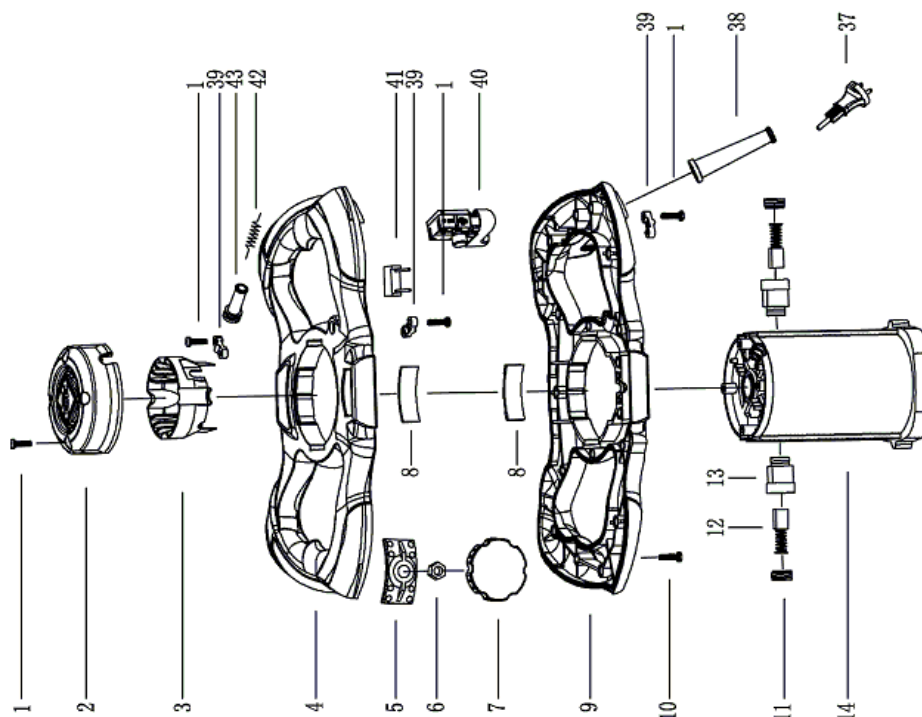

A

Part-list	ES	EN	Prod.	
1	24345 12	TORN ST3,9X14	SCREW ST3,9X14	
2	24346 1	TAPA MOTOR TRASERA RUBIMIX-16 ERGOMAX	REAR COVER RUBIMIX-16 ERGOMAX	
3	24347 1	TAPA VENTILACION RMIX-16 ERGOMAX POS.3	AIR GUIDE COVER RUBIMIX-16 ERGOMAX POS.3	
4	24348 1	MANGO PLAST.SUPERIOR RUBIMIX-16 ERGOMAX	TOP PLASTIC HANDLE RUBIMIX-16 ERGOMAX	
5	24349 1	ABRAZADERA POS.5 RUBIMIX-16 ERGOMAX	CLAMP BOARD RUBIMIX-16 ERGOMAX	
6	24350 1	TUERCA M8 RUBIMIX-16 ERGOMAX	NUT M8 RUBIMIX-16 ERGOMAX	
7	24351 1	POMO ABRAZADERA RUBIMIX-16 ERGOMAX	CLAMP KNOB RUBIMIX-16 ERGOMAX	
8	24352 2	FIJACION ABRAZADERA RUBIMIX-16 ERGOMAX	CLAMP MAT RUBIMIX-16 ERGOMAX	
9	24353 1	MANGO PLAST.INFERIOR RUBIMIX-16 ERGOMAX	UNDER PLASTIC HANDLE RUBIMIX-16 ERGOMAX	
10	24354 17	TORN ST3,9X16	SCREW ST3,9X16	
11	24355 2	JGO TAPA ESCOBILLA RUBIMIX-16 ERGOMAX 2U	BRUSHER COVER RUBIMIX-16 ERGOMAX	
12	24356 2	CJ.ESCOBILLA RUBIMIX-16 ERGOMAX 230V	CARBON BRUSHER RMIX-16 ERGOMAX 230V SET	24994, 24996, 24998, 24999
12	24407 2	CJ.ESCOBILLA RUBIMIX-16 ERGOMAX 110V	CARBON BRUSHER RMIX-16 ERGOMAX 110V SET	24995, 24997
13	24357 2	JGO PORTAESCOBILLA RUBIMIX-16 ERGOMAX 2U	BRUSHER HOLDER RUBIMIX-16 ERGOMAX	
14	24358 1	CARcasa MOTOR RUBIMIX-16 ERGOMAX	MOTOR HOUSE RUBIMIX-16 ERGOMAX	
37	24412 1	ENCHUFE CABLE RMIX-16 110V 2X1MM UK	POWER CORD RUBIMIX-16 110V 2X1MM UK	24995
37	24411 1	ENCHUFE CABLE RMIX-16 230V 2X1MM UK	POWER CORD RUBIMIX-16 230V 2X1MM UK	24996, 24999
37	24381 1	ENCHUFE CABLE RMIX-16 230V 2X1MM VDE	POWER CORD RUBIMIX-16 230V 2X1MM VDE	24994, 24998
37	24410 1	ENCHUFE CABLE RMIX-16 110V 2X1MM USA	POWER CORD RUBIMIX-16 110V 2X1MM USA	24997
38	24382 1	FUNDA CABLE RUBIMIX-16 ERGOMAX	CORD SHEATH RUBIMIX-16 ERGOMAX	
39	24383 1	JUNTA CABLE ENCHUFE RUBIMIX-16 ERGOMAX	CORD BOARD RUBIMIX-16 ERGOMAX	
40	24384 1	INTERRUPTOR 230V RUBIMIX-16 ERGOMAX	SWITCH CONTROL 230V RUBIMIX-16 ERGOMAX	24994, 24996, 24998, 24999
40	24529 1	INTERRUPTOR 110V RUBIMIX-16 ERGOMAX	SWITCH CONTROL 110V RUBIMIX-16 ERGOMAX	24995, 24997
41	25115 1	CONDENSADOR RUBIMIX-9	CAPACITOR RMIX-9-BL	
42	24386 1	MUELLE CABLE RUBIMIX-16 ERGOMAX	SPRING WIRE RUBIMIX-16 ERGOMAX	
43	24387 1	FUNDA CABLE PEQUEÑA RUBIMIX-16 ERGOMAX	SMALL CORD SHEATH RUBIMIX-16 ERGOMAX