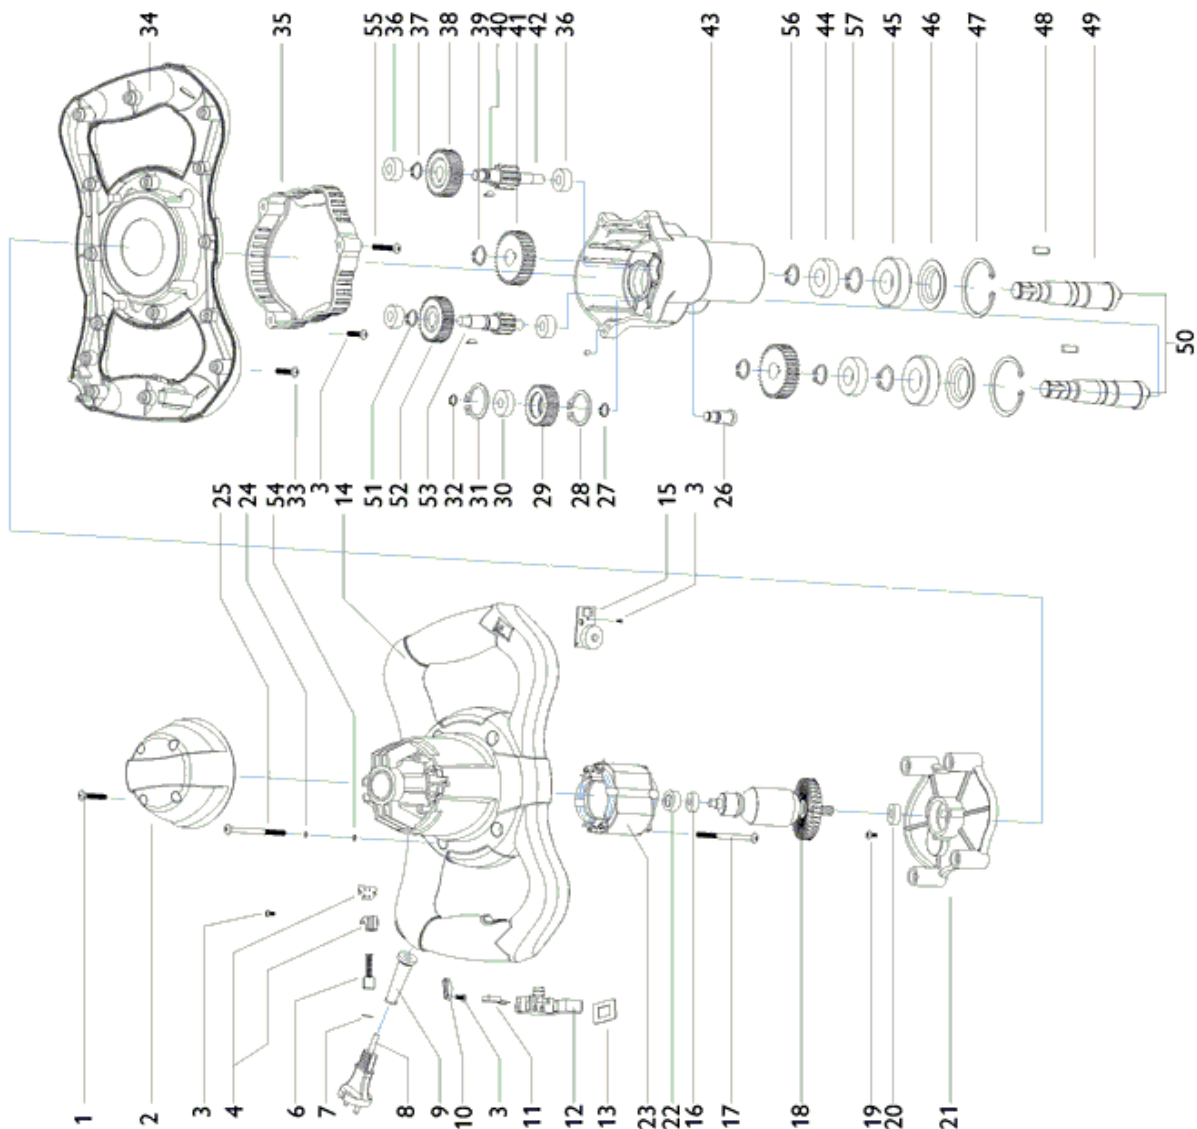

RUBIMIX-9-BL DUPLEX

Ref.explod 91257

05-10

13/03/2015

Product. 25943

Queda reservado el derecho de introducir cualquier modificación técnica sin previo aviso
We reserve the right to introduce any technical modification without previous notice

Wir behalten uns das Recht vor, jede notwendige technische Änderung ohne vorherige Ankündigung an unseren Produkten vorzunehmen.
Il est réservé le droit à introduire une modification technique sans préavis.