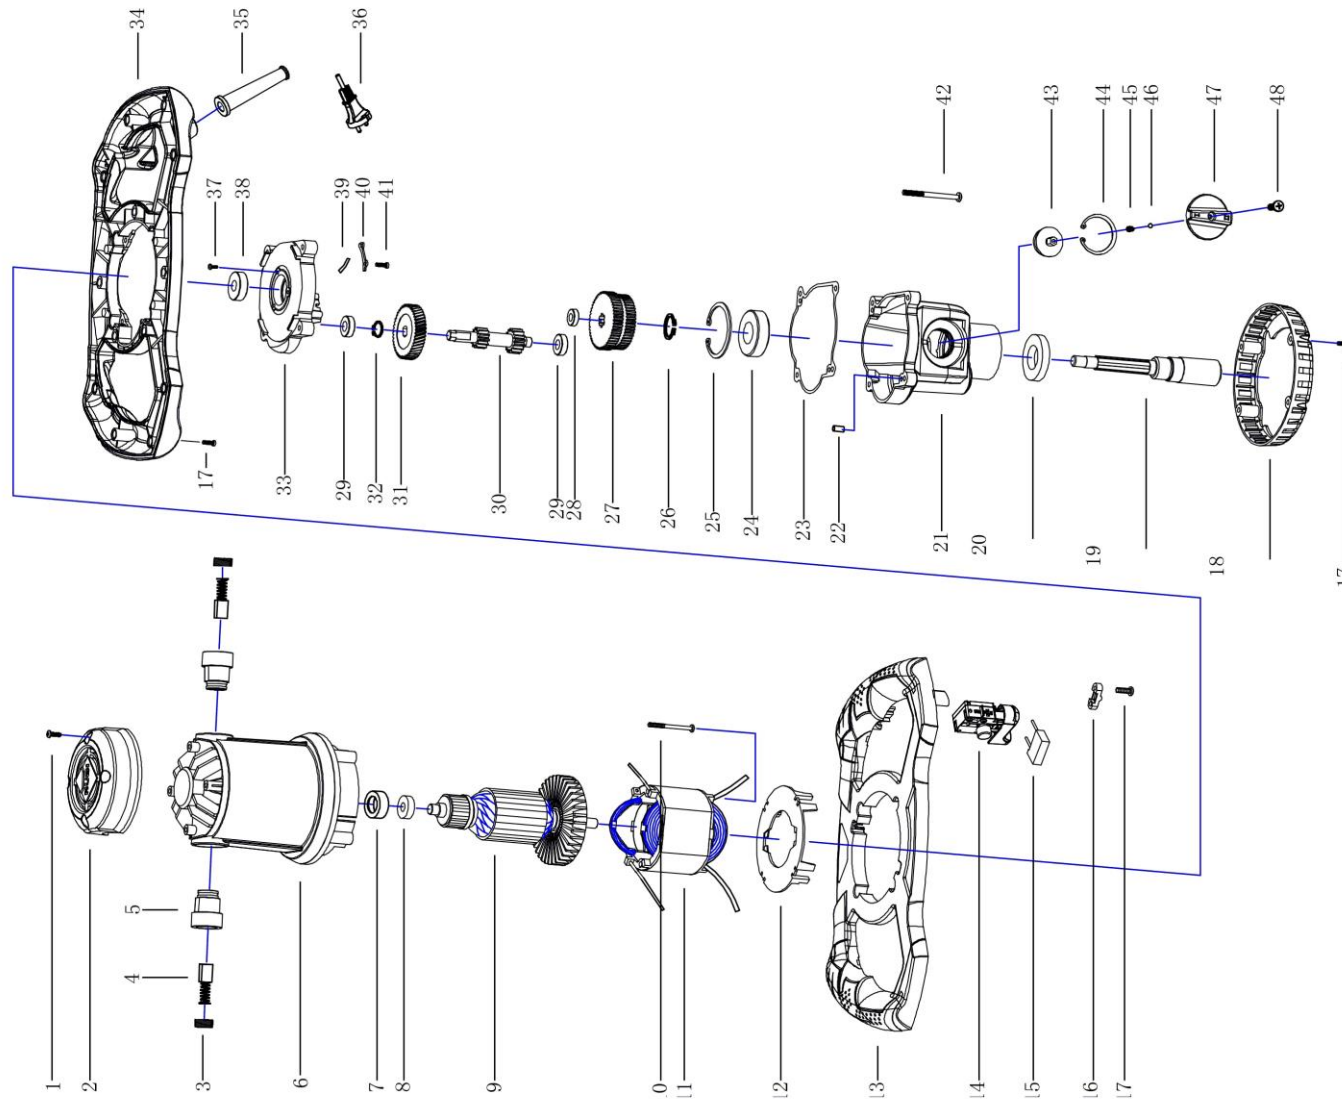

RUBIMIX-9-N

Ref.explod 100000864 00

13/06/2016

Product. 25940, 25942, 25944, 25948

Queda reservado el derecho de introducir cualquier modificacion técnica sin previo aviso
We reserve the right to introduce any technical modification without previous notice

Wir behalten uns das Recht vor, jede notwendige technische Änderung ohne
vorherige Ankündigung an unseren Produkten vorzunehmen.
Il est réservé le droit à introduire une modification technique sans préavis.