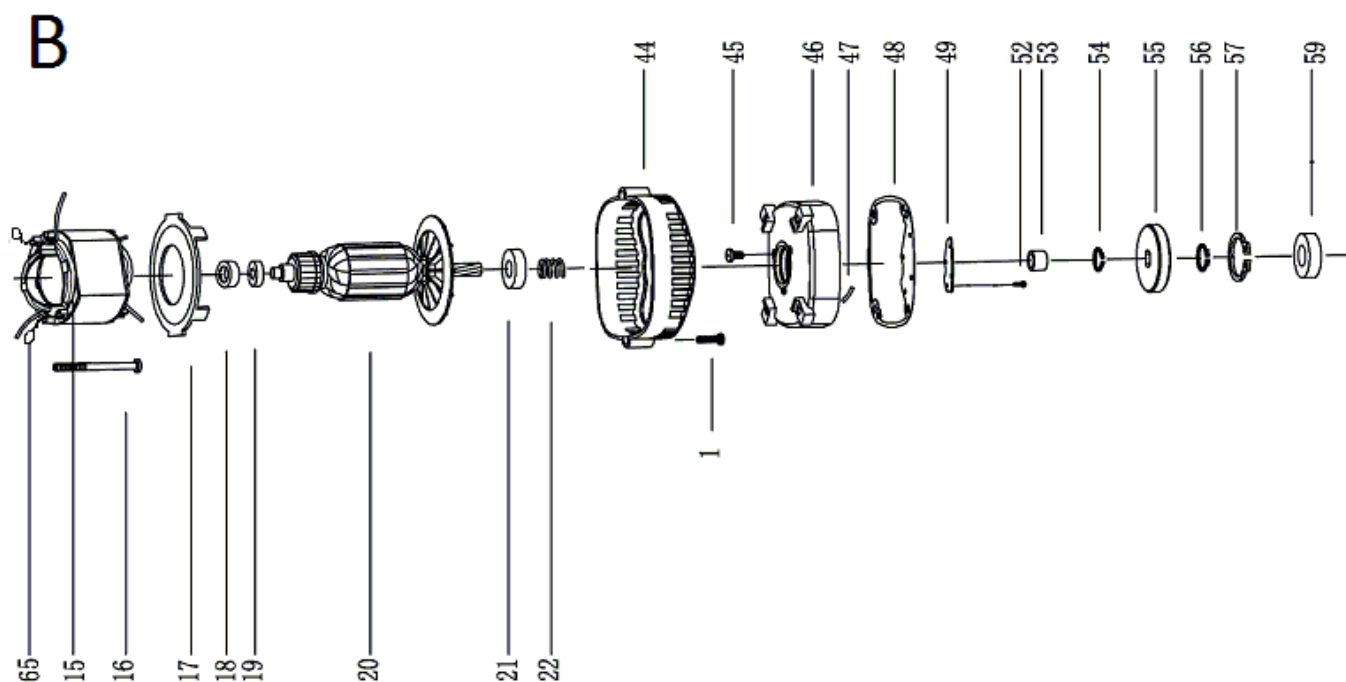

Queda reservado el derecho de introducir cualquier modificacion técnica sin previo aviso

We reserve the right to introduce any technical modification without previous notice

A

Part-list	ES	EN	Prod.	
1	26211 12	TORN ST3X8 ZN	SCREW ST3X8 ZN	
2	24346 1	TAPA MOTOR TRASERA RUBIMIX-16 ERGOMAX	REAR COVER RUBIMIX-16 ERGOMAX	
3	24347 1	TAPA VENTILACION RMIX-16 ERGOMAX POS.3	AIR GUIDE COVER RUBIMIX-16 ERGOMAX POS.3	
4	24348 1	MANGO PLAST.SUPERIOR RUBIMIX-16 ERGOMAX	TOP PLASTIC HANDLE RUBIMIX-16 ERGOMAX	
5	24349 1	ABRAZADERA POS.5 RUBIMIX-16 ERGOMAX	CLAMP BOARD RUBIMIX-16 ERGOMAX	
6	24350 1	TUERCA M8 RUBIMIX-16 ERGOMAX	NUT M8 RUBIMIX-16 ERGOMAX	
7	24351 1	POMO ABRAZADERA RUBIMIX-16 ERGOMAX	CLAMP KNOB RUBIMIX-16 ERGOMAX	
8	24352 2	FIJACION ABRAZADERA RUBIMIX-16 ERGOMAX	CLAMP MAT RUBIMIX-16 ERGOMAX	
9	24353 1	MANGO PLAST.INFERIOR RUBIMIX-16 ERGOMAX	UNDER PLASTIC HANDLE RUBIMIX-16 ERGOMAX	
10	24354 17	TORN ST3,9X16	SCREW ST3,9X16	
11	24355 2	JGO TAPA ESCOBILLA RUBIMIX-16 ERGOMAX 2U	BRUSHER COVER RUBIMIX-16 ERGOMAX	
12	24356 2	CJ.ESCOBILLA RUBIMIX-16 ERGOMAX 230V	CARBON BRUSHER RMIX-16 ERGOMAX 230V SET	24994, 24996, 24998, 24999
12	24407 2	CJ.ESCOBILLA RUBIMIX-16 ERGOMAX 110V	CARBON BRUSHER RMIX-16 ERGOMAX 110V SET	24995, 24997
13	24357 2	JGO PORTAESCOBILLA RUBIMIX-16 ERGOMAX 2U	BRUSHER HOLDER RUBIMIX-16 ERGOMAX	
14	24358 1	CARCASA MOTOR RUBIMIX-16 ERGOMAX	MOTOR HOUSE RUBIMIX-16 ERGOMAX	
37	24412 1	ENCHUFE CABLE RMIX-16 110V 2X1MM UK	POWER CORD RUBIMIX-16 110V 2X1MM UK	24995
37	24411 1	ENCHUFE CABLE RMIX-16 230V 2X1MM UK	POWER CORD RUBIMIX-16 230V 2X1MM UK	24996, 24999
37	24381 1	ENCHUFE CABLE RMIX-16 230V 2X1MM VDE	POWER CORD RUBIMIX-16 230V 2X1MM VDE	24994, 24998
37	24410 1	ENCHUFE CABLE RMIX-16 110V 2X1MM USA	POWER CORD RUBIMIX-16 110V 2X1MM USA	24997
38	24382 1	FUNDA CABLE RUBIMIX-16 ERGOMAX	CORD SHEATH RUBIMIX-16 ERGOMAX	
39	24383 1	JUNTA CABLE ENCHUFE RUBIMIX-16 ERGOMAX	CORD BOARD RUBIMIX-16 ERGOMAX	
40	24384 1	INTERRUPTOR 230V RUBIMIX-16 ERGOMAX	SWITCH CONTROL 230V RUBIMIX-16 ERGOMAX	24994, 24996, 24998, 24999
40	24529 1	INTERRUPTOR 110V RUBIMIX-16 ERGOMAX	SWITCH CONTROL 110V RUBIMIX-16 ERGOMAX	24995, 24997
41	25115 1	CONDENSADOR RUBIMIX-9	CAPACITOR RMIX-9-BL	
42	24386 1	MUELLE CABLE RUBIMIX-16 ERGOMAX	SPRING WIRE RUBIMIX-16 ERGOMAX	
43	24387 1	FUNDA CABLE PEQUEÑA RUBIMIX-16 ERGOMAX	SMALL CORD SHEATH RUBIMIX-16 ERGOMAX	