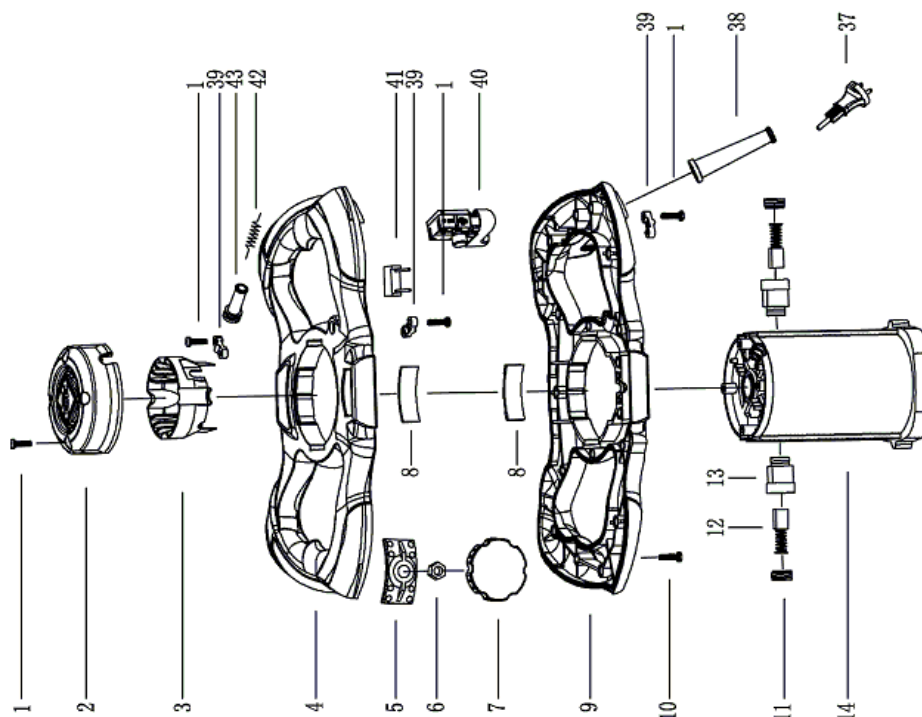

A

Part-list	ES	EN	Prod.	
1	26211 12	TORN ST3X8 ZN	SCREW ST3X8 ZN	
2	24346 1	TAPA MOTOR TRASERA RUBIMIX-16 ERGOMAX	REAR COVER RUBIMIX-16 ERGOMAX	
3	24347 1	TAPA VENTILACION RMIX-16 ERGOMAX POS.3	AIR GUIDE COVER RUBIMIX-16 ERGOMAX POS.3	
4	24348 1	MANGO PLAST.SUPERIOR RUBIMIX-16 ERGOMAX	TOP PLASTIC HANDLE RUBIMIX-16 ERGOMAX	
5	24349 1	ABRAZADERA POS.5 RUBIMIX-16 ERGOMAX	CLAMP BOARD RUBIMIX-16 ERGOMAX	
6	24350 1	TUERCA M8 RUBIMIX-16 ERGOMAX	NUT M8 RUBIMIX-16 ERGOMAX	
7	24351 1	POMO ABRAZADERA RUBIMIX-16 ERGOMAX	CLAMP KNOB RUBIMIX-16 ERGOMAX	
8	24352 2	FIJACION ABRAZADERA RUBIMIX-16 ERGOMAX	CLAMP MAT RUBIMIX-16 ERGOMAX	
9	24353 1	MANGO PLAST.INFERIOR RUBIMIX-16 ERGOMAX	UNDER PLASTIC HANDLE RUBIMIX-16 ERGOMAX	
10	24354 17	TORN ST3,9X16	SCREW ST3,9X16	
11	24355 2	JGO TAPA ESCOBILLA RUBIMIX-16 ERGOMAX 2U	BRUSHER COVER RUBIMIX-16 ERGOMAX	
12	24356 2	CJ.ESCOBILLA RUBIMIX-16 ERGOMAX 230V	CARBON BRUSHER RMIX-16 ERGOMAX 230V SET	24994, 24996, 24998, 24999
12	24407 2	CJ.ESCOBILLA RUBIMIX-16 ERGOMAX 110V	CARBON BRUSHER RMIX-16 ERGOMAX 110V SET	24995, 24997
13	24357 2	JGO PORTAESCOBILLA RUBIMIX-16 ERGOMAX 2U	BRUSHER HOLDER RUBIMIX-16 ERGOMAX	
14	24358 1	CARCASA MOTOR RUBIMIX-16 ERGOMAX	MOTOR HOUSE RUBIMIX-16 ERGOMAX	
37	24412 1	ENCHUFE CABLE RMIX-16 110V 2X1MM UK	POWER CORD RUBIMIX-16 110V 2X1MM UK	24995
37	24411 1	ENCHUFE CABLE RMIX-16 230V 2X1MM UK	POWER CORD RUBIMIX-16 230V 2X1MM UK	24996, 24999
37	24381 1	ENCHUFE CABLE RMIX-16 230V 2X1MM VDE	POWER CORD RUBIMIX-16 230V 2X1MM VDE	24994, 24998
37	24410 1	ENCHUFE CABLE RMIX-16 110V 2X1MM USA	POWER CORD RUBIMIX-16 110V 2X1MM USA	24997
38	24382 1	FUNDA CABLE RUBIMIX-16 ERGOMAX	CORD SHEATH RUBIMIX-16 ERGOMAX	
39	24383 1	JUNTA CABLE ENCHUFE RUBIMIX-16 ERGOMAX	CORD BOARD RUBIMIX-16 ERGOMAX	
40	24384 1	INTERRUPTOR 230V RUBIMIX-16 ERGOMAX	SWITCH CONTROL 230V RUBIMIX-16 ERGOMAX	24994, 24996, 24998, 24999
40	24529 1	INTERRUPTOR 110V RUBIMIX-16 ERGOMAX	SWITCH CONTROL 110V RUBIMIX-16 ERGOMAX	24995, 24997
41	25115 1	CONDENSADOR RUBIMIX-9	CAPACITOR RMIX-9-BL	
42	24386 1	MUELLE CABLE RUBIMIX-16 ERGOMAX	SPRING WIRE RUBIMIX-16 ERGOMAX	
43	24387 1	FUNDA CABLE PEQUEÑA RUBIMIX-16 ERGOMAX	SMALL CORD SHEATH RUBIMIX-16 ERGOMAX