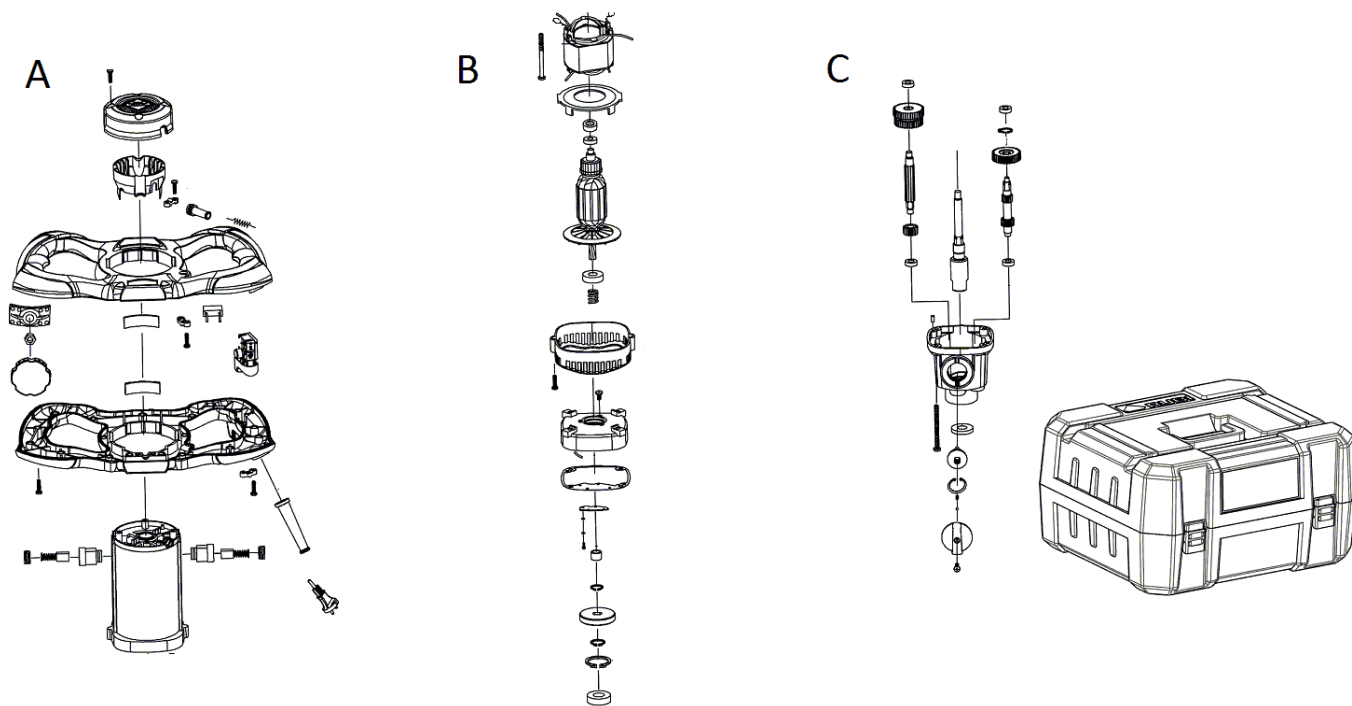

RUBIMIX-16 ERGOMAX

100000709 06 16/09/2019

Página 1 de 4

Part-list	ES	EN	Prod.
1	A	GRUPO A	GROUP A
2	B	GRUPO B	GROUP B
3	C	GRUPO C	GROUP C

Prod.	ES	EN	From serial num.
24994	RUBIMIX-16 ERGOMAX 230V 50/60HZ	RUBIMIX-16 ERGOMAX 230V 50/60HZ	-
24995	RUBIMIX-16 ERGOMAX 110V 50/60HZ UK	RUBIMIX-16 ERGOMAX 110V 50/60HZ UK	-
24996	RUBIMIX-16 ERGOMAX 230V 50/60HZ UK	RUBIMIX-16 ERGOMAX 230V 50/60HZ UK	-
24998	RUBIMIX-16 ERGOMAX 230V 50/60HZ C/MALETA	RUBIMIX-16 ERGOMAX 230V 50/60HZ W/CASE	-
24999	RUBIMIX-16 ERGOMAX 230V 50/60HZ UK C/MAL	RUBIMIX-16 ERGOMAX 230V 50/60HZ UK W/CAS	-

Queda reservado el derecho de introducir cualquier modificacion técnica sin previo aviso

We reserve the right to introduce any technical modification without previous notice