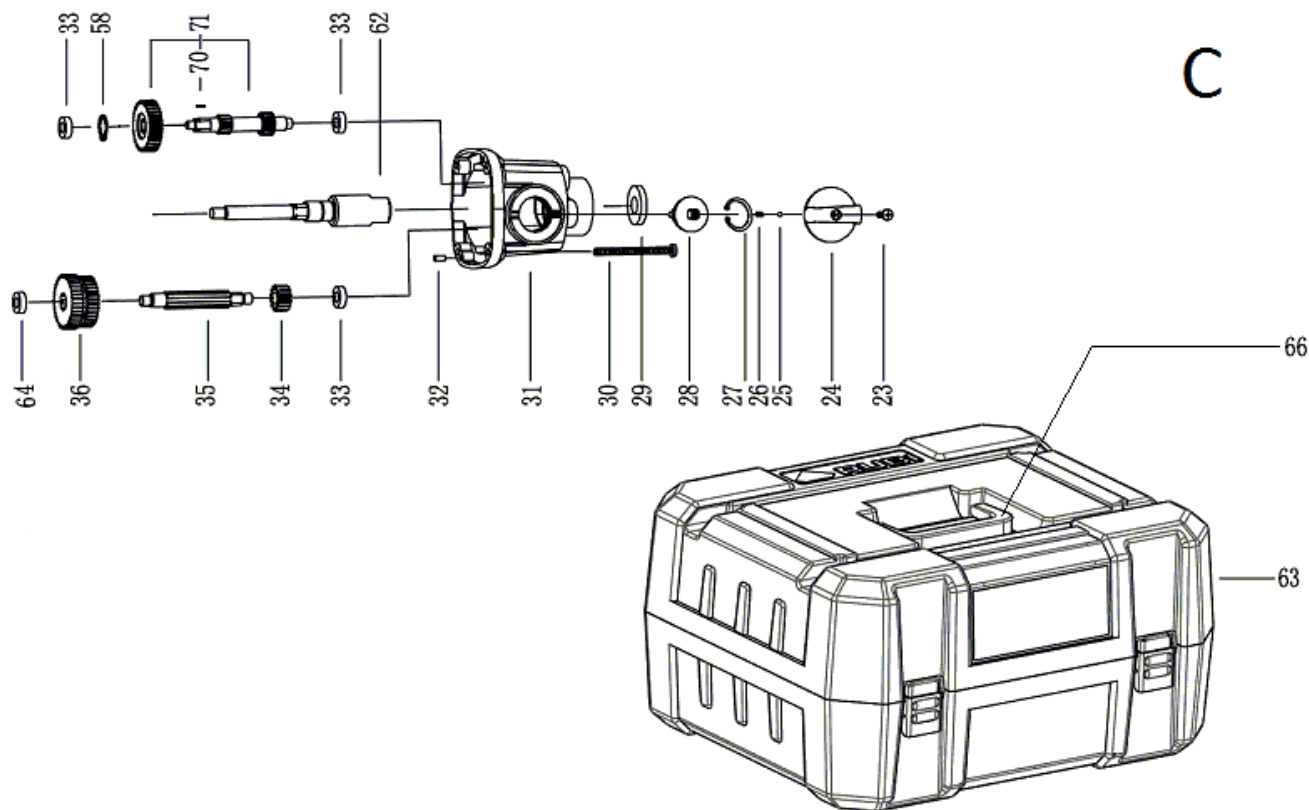

Part-list	ES	EN	Prod.
23	24367 1	TORN M4X14	SCREW M4X14
24	24368 1	REGULADOR VELOCIDAD RUBIMIX-16 ERGOMAX	KNOB SPEED SHIFT RUBIMIX-16 ERGOMAX
25	24369 2	BOLA ACERO 4.0 RUBIMIX-16 ERGOMAX	STEEL BALL 4.0 RUBIMIX-16 ERGOMAX
26	24370 2	MUELLE POS.26 RUBIMIX-16 ERGOMAX	SPRING POS.26 RUBIMIX-16 ERGOMAX
27	24371 1	ANILLO ELASTICO 28MM	CIRCLIP 28MM
28	24372 1	EJE REGULADOR VELOCIDAD RMX-16 ERGOMAX	SPEED SHIFT POLE RUBIMIX-16 ERGOMAX
29	24373 1	TAPA ACEITE 21X26X5 RUBIMIX-16 ERGOMAX	FRAME OIL COVER 21X26X5 RMX-16 ERGOMAX
30	19422 4	TORN ST4,8X55	SCREW ST4,8X55
31	24375 1	CAJA ENGRANAJES RUBIMIX-16 ERGOMAX	GEAR BOX RUBIMIX-16 ERGOMAX
32	24376 1	PASADOR 4X8	PIN 4X8
33	24377 3	RODAMIENTO 628/8 RUBIMIX-16 ERGOMAX	BEARING 628/8 RUBIMIX-16 ERGOMAX
34	24378 1	ENGRANAJE INICIAL CL.III RMX-16 ERGOMAX	INITIATIVE GEAR CL.III RMX-16 ERGOMAX
35	24379 1	ENGRANAJE TRANSM.CL.III RMX-16 ERGOMAX	DRIVEN GEAR CL.III RMX-16 ERGOMAX
36	24380 1	ENGRANAJE TRANSM.CL.II RMX-16 ERGOMAX	DRIVEN GEAR CL.II RMX-16 ERGOMAX
58	19491 1	ANILLO ELASTICO 10MM	CIRCLIP 10MM
62	24406 1	PASADOR RUBIMIX-16 ERGOMAX	SPINDLE RUBIMIX-16 ERGOMAX
63	25702 1	MALETA RMX-16 ERGOMAX	CASE RMX-16 ERGOMAX
64	25603 1	RODAMIENTO 688 2Z	BEARING 688 2Z
66	25742 1	ASA MALETA RMX-16 ERGOMAX	CASE HANDLE RMX-16 ERGOMAX
70	24604 1	CHAVETA EJE ENGRANAJE RUBIMIX	GEAR SHAFT PIN RUBIMIX
71	25752 1	KIT ENGRANAJE, EJE, CHAVETA RMX-16 ERGO	KIT GEAR, AXLE, PIN RUBIMIX-16 ERGOMAX