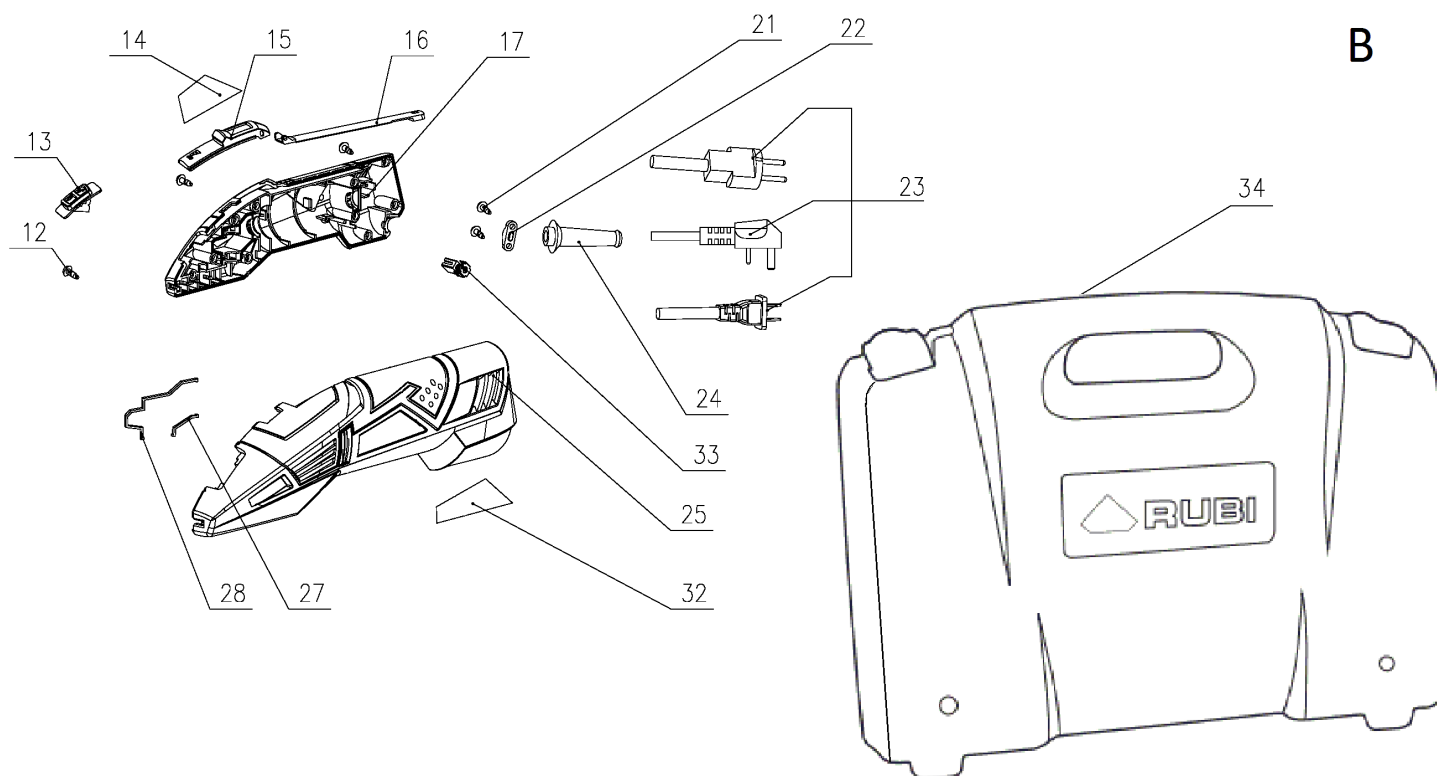

Part-list	ES	EN	Prod.
1	A	GRUPO A	GROUP A
2	B	GRUPO B	GROUP B

Prod.	ES	EN	From serial num.
66940	RUBISCRAPER-250 230V 50HZ	RUBISCRAPER-250 230V 50HZ	-
66941	RUBISCRAPER-250 230V 50HZ UK	RUBISCRAPER-250 230V 50HZ UK	-
66942	RUBISCRAPER-250 120V 60HZ USA	RUBISCRAPER-250 120V 60HZ USA	-
66943	RUBISCRAPER-250 220V 60HZ UK	RUBISCRAPER-250 220V 60HZ UK	-
66944	RUBISCRAPER-250 220V 60HZ	RUBISCRAPER-250 220V 60HZ	-

B

Part-list	ES	EN	Prod.	
12	66169 10	TORN ST3,5X16 F AUTOROSCANTE	SELF TAPPING SCREW ST3.5X16 F	
13	66170 1	PLACA DE CIERRE RUBISCRAPER	LOCK PLATE RUBISCRAPER	
14	66171 1	PLACA CARACT.RUBISCRAPER	NAME PLATE RUBISCRAPER	
15	66172 1	PLACA INTERRUPTOR RUBISCRAPER	SWITCH PLATE RUBISCRAPER	
16	66173 1	INTERRUPTOR DESLIZANTE RUBISCRAPER	SLIDE SWITCH RUBISCRAPER	
17	66174 1	CARCASA DERECHA RUBISCRAPER	RIGHT HOUSING RUBISCRAPER	
21	66179 2	TORN ST3,5X13 F AUTOROSCANTE	SELF TAPPING SCREW ST3.5X13 F	
22	66180 1	BLOQUEO RUBISCRAPER	LINE BLOCK RUBISCRAPER	
23	66181 1	ENCHUFE CABLE RUBISCRAPER EUR	CABLE & PLUG RUBISCRAPER EUR	66940, 66942
23	66182 1	ENCHUFE CABLE RUBISCRAPER UK	CABLE & PLUG RUBISCRAPER BS	66941, 66943
23	66183 1	ENCHUFE CABLE RUBISCRAPER USA	CABLE & PLUG RUBISCRAPER UL	66942
24	66184 1	PROTECTOR CABLE RUBISCRAPER	PROTECT CABLE SLEEVE RUBISCRAPER	
25	66185 1	CARCASA IZQUIERDA RUBISCRAPER	LEFT HOUSING RUBISCRAPER	
27	66188 1	JUNTA CORTA SELLADO RUBISCRAPER	SHORT SEAL RUBISCRAPER	
28	66189 1	JUNTA LARGA SELLADO RUBISCRAPER	LONG SEAL RUBISCRAPER	
32	66194 1	ETIQ.RUBISCRAPER POS.32	LABEL RUBISCRAPER	
33	66195 2	ESCOBILLAS RUBISCRAPER	CARBON BRUSHES RUBISCRAPER	
34	66240 1	MALETA RUBISCRAPER	RUBISCRAPER CASE	