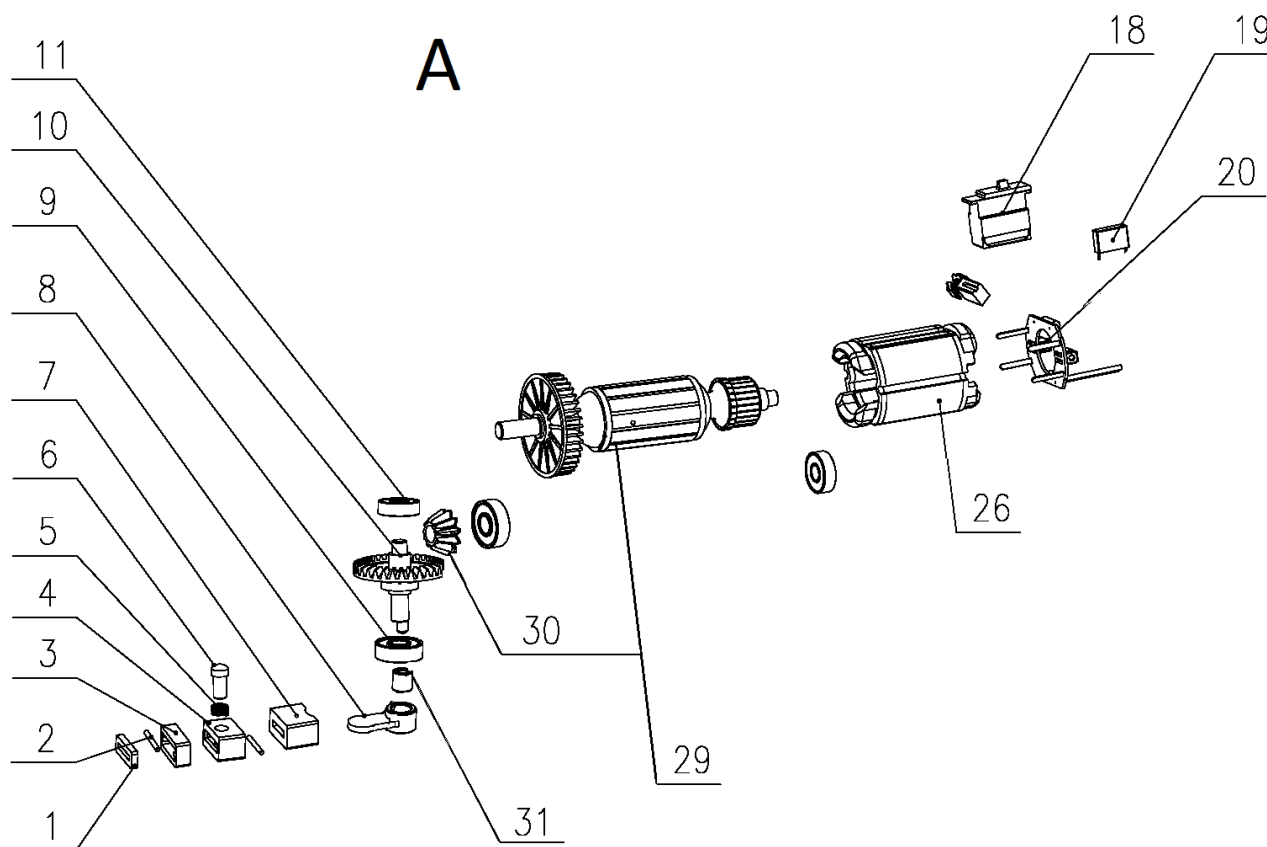

Part-list	ES	EN	Prod.	
1	66149 1	JUNTA SELLADO GOMA RUBISCRAPER	SEAL RUBBER BLOCK RUBISCRAPER	
2	66150 2	PASADOR Ø2X17,5 RUBISCRAPER	NEEDLE Ø2X17,5 RUBISCRAPER	
3	66160 1	SOPORTE PASADOR Ø2X17,5 RUBISCRAPER	NEEDLE Ø2X17,5 HOLDER RUBISCRAPER	
4	66161 1	SOPORTE POSTERIOR PASADOR RUBISCRAPER	AFTER THE NEEDLE RUBISCRAPER	
5	66162 1	MUELLE BLOQUEO PASADOR RUBISCRAPER	LOCK PIN SPRING RUBISCRAPER	
6	66163 1	PASADOR BLOQUEO RUBISCRAPER	LOCK PIN RUBISCRAPER	
7	66164 1	PLACA EMPUJE CUCHILLA RUBISCRAPER	PUSH KNIFE PLATE RUBISCRAPER	
8	66165 1	ADAPTADOR EMPUJE CUCHILLA RUBISCRAPER	PUSH KNIFE ADAPTER RUBISCRAPER	
9	66166 2	RODAMIENTO 608 ZZ RUBISCRAPER	BEARING 608 ZZ RUBISCRAPER	
10	66167 1	ENGRANAJE MAYOR BISELADO RUBISCRAPER	LARGE BEVEL GEAR RUBISCRAPER	
11	66168 2	RODAMIENTO 607 ZZ RUBISCRAPER	BEARING 607 ZZ RUBISCRAPER	
18	66175 1	INTERRUPTOR TERCIARIO RUBISCRAPER 230V	THIRD SWITCH RUBISCRAPER 230V	66940, 66941, 66943, 66944
18	66241 1	INTERRUPTOR TERCIARIO RUBISCRAPER 125V	THIRD SWITCH RUBISCRAPER 125V	66942
19	66176 1	CONDENSADOR RUBISCRAPER	CAPACITANCE RUBISCRAPER	66940, 66941, 66943, 66944
20	66177 1	PLACA ELECTRONICA EUR Y UK RUBISCRAPER	CIRCUIT BOARD VDE & BS RUBISCRAPER	66940, 66941, 66943, 66944
20	66178 1	PLACA ELECTRONICA UL RUBISCRAPER	CIRCUIT BOARD UL RUBISCRAPER	66942
26	66186 1	ESTATOR 230V RUBISCRAPER	STATOR VDE & BS RUBISCRAPER	66940, 66941
26	66187 1	ESTATOR 120V RUBISCRAPER	STATOR UL RUBISCRAPER	66942
26	66242 1	ESTATOR 220V RUBISCRAPER	STATOR 220V RUBISCRAPER	66943, 66944
29	66235 1	CJ.ROTOR 120V RUBISCRAPER C/ENGRANAJE	ROTOR 120V RUBISCRAPER W/GEAR	66942
29	66234 1	CJ.ROTOR 230V RUBISCRAPER C/ENGRANAJE	ROTOR 230V RUBISCRAPER W/GEAR	66940, 66941, 66943, 66944
30	66236 1	ENGRANAJE MENOR Ø INT.6 RUBISCRAPER V2	SMALL BEVEL GEAR Ø INT.6 RUBISCRAPER V2	New
30	66192 1	ENGRANAJE MENOR Ø INT.8 RUBISCRAPER V1	SMALL BEVEL GEAR Ø INT.8 RUBISCRAPER V1	Old
31	66193 1	RODAMIENTO AGUJAS HK0509	NEEDLE HK0509