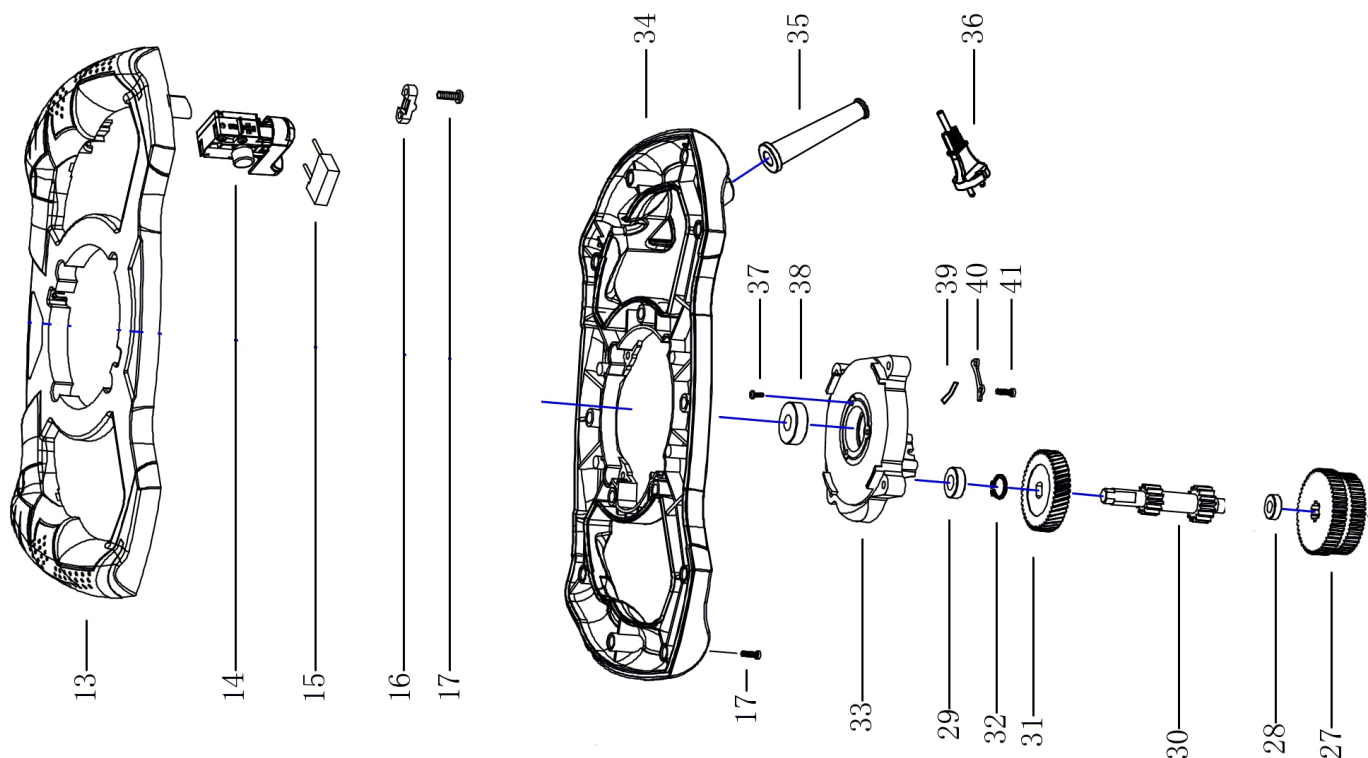

Part-list	ES	EN	Prod.	
1	24505 4	TORN ST4,8X9,5	SCREW ST4,8X9,5	
2	24506 1	TAPA TRASERA RUBIMIX-9N	REAR COVER RUBIMIX-9N	
3	24507 2	TAPA PORTAESCOBILLAS RUBIMIX-9N	BRUSH HOLDER COVER RUBIMIX-9N	
4	24533 2	ESCOBILLA RUBIMIX-9N 110V	CARBON BRUSHER RUBIMIX-9N 110V	25942, 25948, 24949
4	24532 2	ESCOBILLA RUBIMIX-9N 230V	CARBON BRUSHER RUBIMIX-9N 230V	25940, 25944, 24954, 24958, 24986
5	24509 2	PORTAESCOBILLAS RUBIMIX-9N	BRUSHER HOLDER RUBIMIX-9N	
6	24510 1	CARCASA MOTOR RUBIMIX-9N	MOTOR HOUSING RUBIMIX-9N	
7	25121 1	FUNDA GOMA RUBIMIX-9	RUBBER LOOP RMIX-9-BL	
8	25122 1	RODAMIENTO 6000 RUBIMIX-9	6000 BEARING RMIX-9-BL	
9	25440 1	ROTOR 120V RUBIMIX-9	ROTOR 120V RMIX-9-BL	25942, 25948, 24949
9	25124 1	ROTOR 230V RUBIMIX-9	ROTOR 230V RMIX-9-BL	25940, 25944, 24954, 24958, 24986
10	24360 2	TORN ST4,8X60	SCREW ST4,8X60	
11	25441 1	ESTATOR 120V RUBIMIX-9	STATOR 120V RMIX-9-BL	25942, 25948, 24949
11	25120 1	ESTATOR 230V RUBIMIX-9	STATOR 230V RMIX-9-BL	25940, 25944, 24954, 24958, 24986
12	24512 1	TAPA VENTILADOR RUBIMIX-9N	WIND COVER RUBIMIX-9N	
50	24561 2	CONEXION ESTATOR-ESCOB.RMIX-9-N/PLUS	STATOR-BRUSH CONNECT.RMIX-9-N/PLUS	