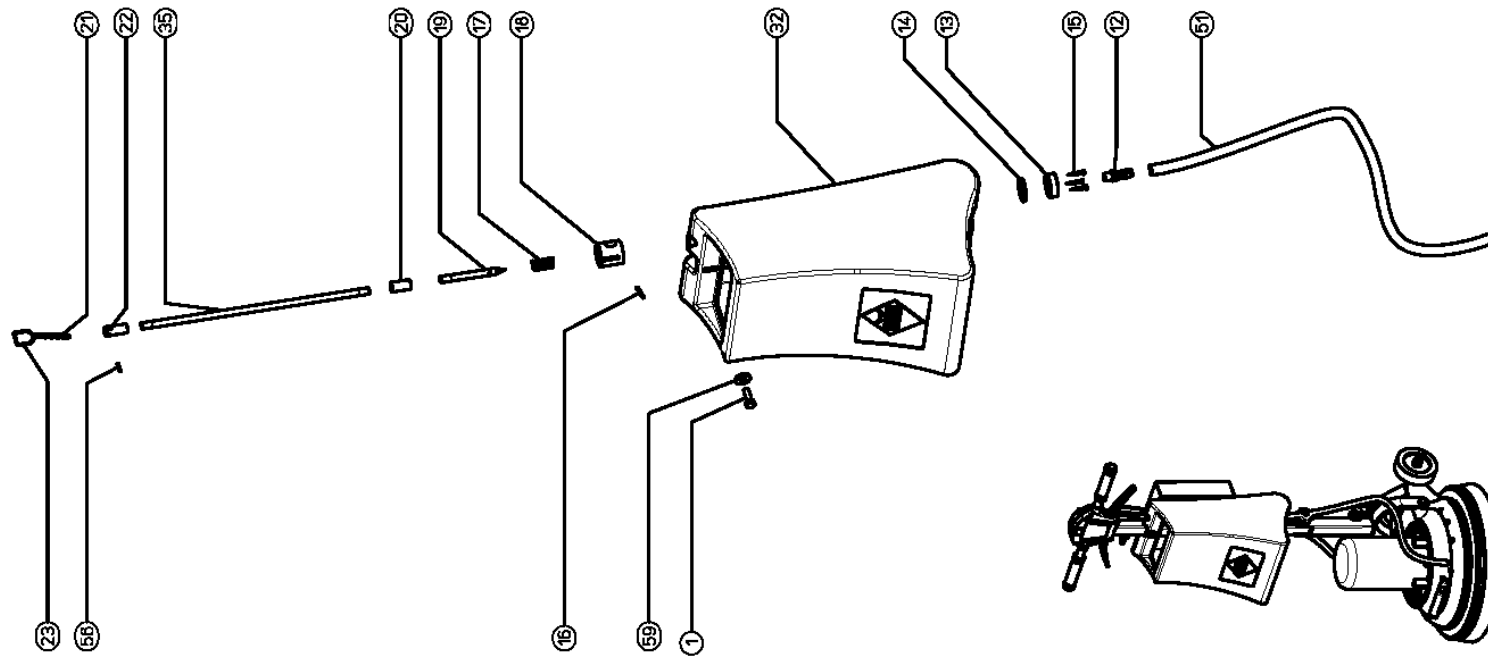

RUBILIM-NDS 230V 50/60 HZ

Ref.explod 100000705 05

01/06/2016

Product. 62968, 62969

B