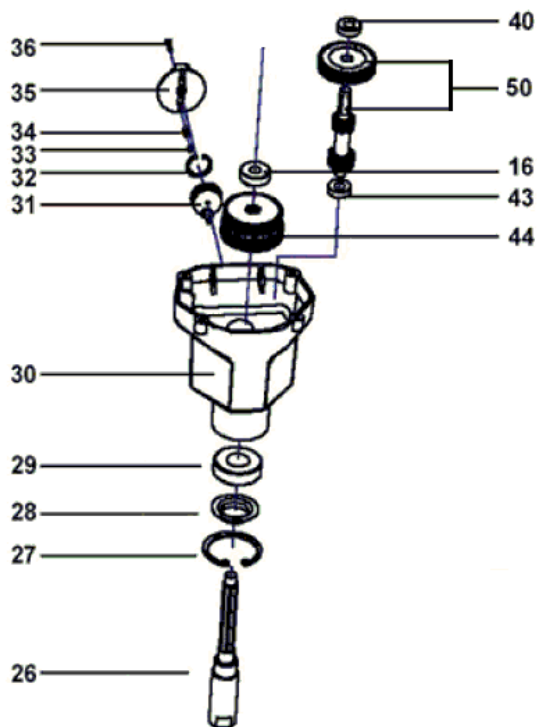

C

Part-list	ES	EN	Prod.
16	25122 1	RODAMIENTO 6000 RUBIMIX-9	6000 BEARING RMIX-9-BL
26	25170 1	EJE RUBIMIX-9	SHAFT RMIX-9-BL
27	25171 1	ANILLO ELASTICO Ø 42 RUBIMIX-9	CIRCLIP DIA.42 RMIX-9-BL
28	25172 1	CUBIERTA RODAMIENTO RUBIMIX-9	BEARING COVER RMIX-9-BL
29	25173 1	RODAMIENTO 6004 RUBIMIX-9	6004 BEARING RMIX-9-BL
30	25174 1	CAJA ENGRANAJES RUBIMIX-9	GEAR BOX RMIX-9-BL
31	25175 1	COM.POMO RUBIMIX-9	KNOB ASSY RMIX-9-BL
32	25176 1	ANILLO ELASTICO Ø 28 RUBIMIX-9	CIRCLIP DIA.28 RMIX-9-BL
33	25178 2	BOLA RUBIMIX-9	BALL RMIX-9-BL
34	25179 2	MUELLE INTERRUPTOR RUBIMIX-9	SPRING FOR GEAR SWITCH RMIX-9-BL
35	25180 1	POMO RUBIMIX-9	KNOB RMIX-9-BL
36	25125 1	TORN 4X10 RUBIMIX-9	SCREW 4X10 RMIX-9-BL
40	25210 1	RODAMIENTO 607 RMIX-9	607 BEARING RMIX-9
43	25210 1	RODAMIENTO 607 RMIX-9	607 BEARING RMIX-9
44	25193 1	ENGRANAJE GRANDE RUBIMIX-9	BIG GEAR RMIX-9-BL
50	25747 1	KIT ENGRANAJE, EJE, CHAVETA RUBIMIX-9 N	KIT GEAR, AXLE, PIN RUBIMIX-9 N