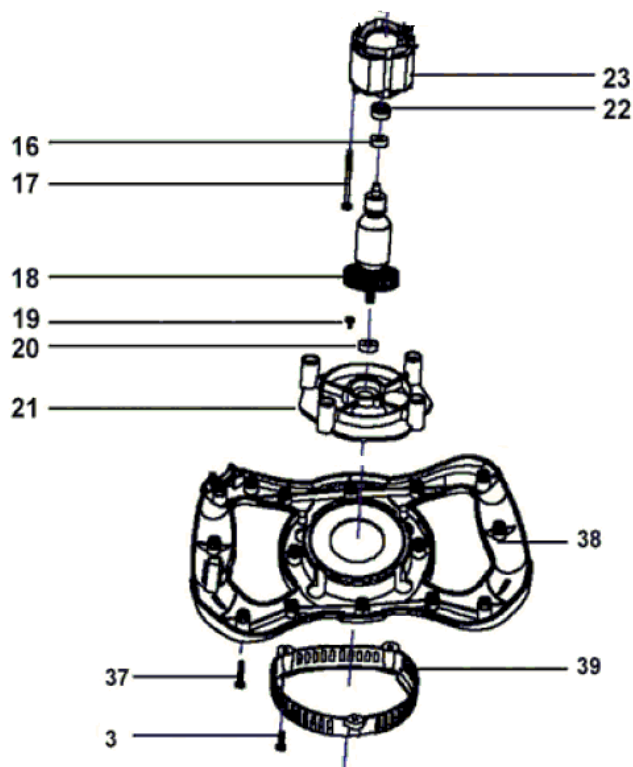

B

Part-list	ES	EN	Prod.
3	25107 4	TORN 4X12 RUBIMIX-9	SCREW 4X12 RMIX-9-BL
16	25122 1	RODAMIENTO 6000 RUBIMIX-9	6000 BEARING RMIX-9-BL
17	25123 2	TORN 5X65 RUBIMIX-9	SCREW 5X65 RMIX-9-BL
18	25124 1	ROTOR 230V RUBIMIX-9	ROTOR 230V RMIX-9-BL
18	25440 1	ROTOR 120V RUBIMIX-9	ROTOR 120V RMIX-9-BL
19	25125 3	TORN 4X10 RUBIMIX-9	SCREW 4X10 RMIX-9-BL
20	25191 1	RODAMIENTO 6001 RUBIMIX-9	6001 BEARING RMIX-9-BL
21	25169 1	TAPA ENGRANAJES RUBIMIX-9	GEAR BOX COVER RMIX-9-BL
22	25121 1	FUNDA GOMA RUBIMIX-9	RUBBER LOOP RMIX-9-BL
23	25441 1	ESTATOR 120V RUBIMIX-9	STATOR 120V RMIX-9-BL
23	25120 1	ESTATOR 230V RUBIMIX-9	STATOR 230V RMIX-9-BL
37	25182 14	TORN 4X16 RUBIMIX-9	SCREW 4X16 RMIX-9-BL
38	25185 1	COM.MANGO INFERIOR RUBIMIX-9	HANDLE ASSY BOTTOM RMIX-9-BL
39	25186 1	SALIDA AIRE RUBIMIX-9	AIR OUTLET RMIX-9-BL