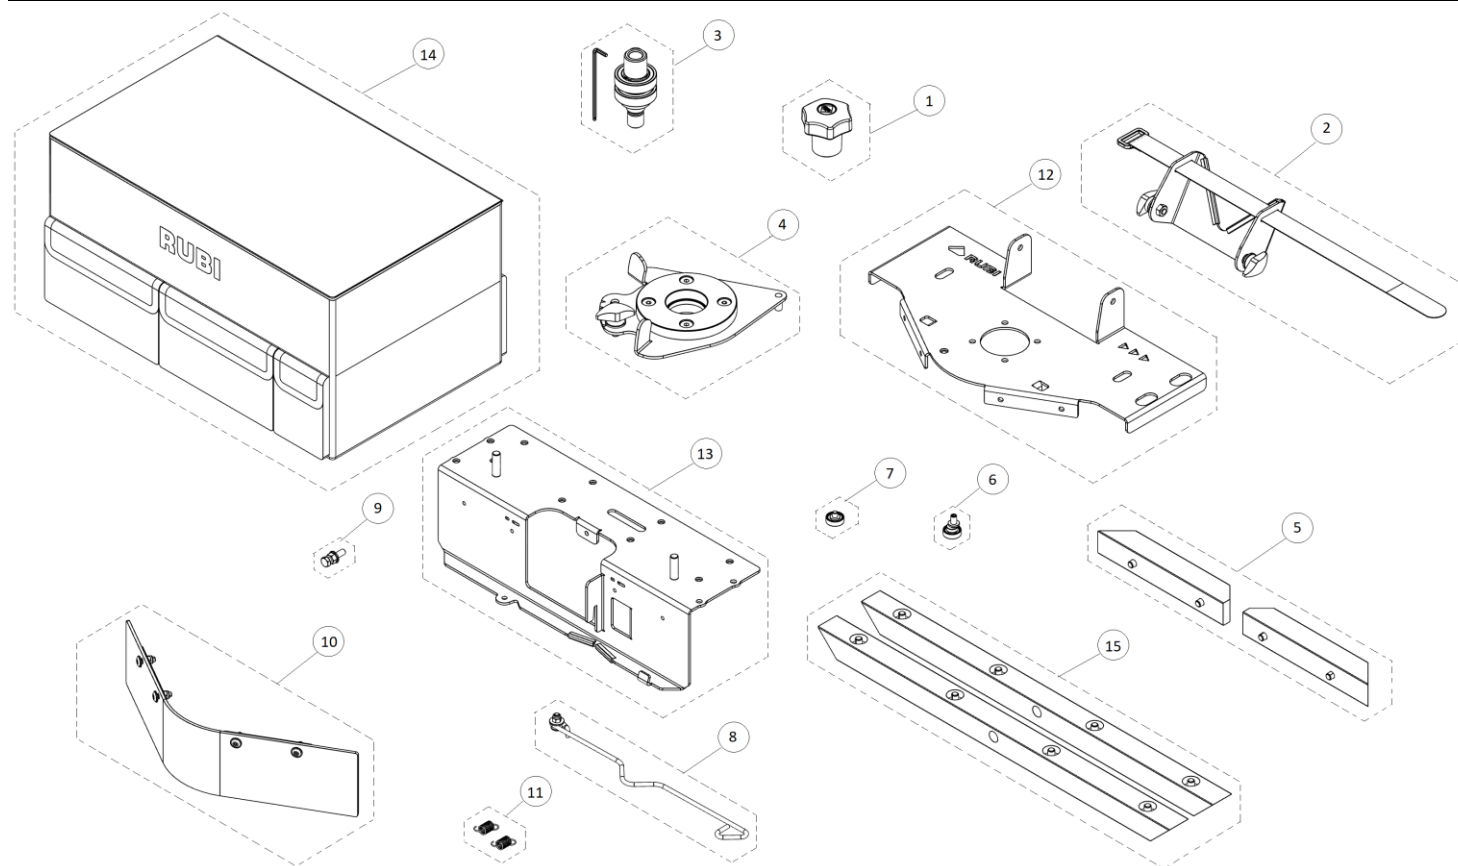

Part-list		ES	EN	Prod.
		GRUPO A	GROUP A	Pag. 2
Prod	ES	EN	From serial num:	
16956	RUBI PRO-EDGER	RUBI PRO-EDGER		
16901	RUBI PRO-EDGER 5/8"-11	RUBI PRO-EDGER 5/8"-11		

Part-list	ES	EN	Prod.	
1	16714 2	CJ.POMO PRO-EDGER	KNOB SET PRO-EDGER	
2	16715 1	CJ.FIJACION AM.PRO-EDGER	GRINDER FIXING SET PRO-EDGER	
3	16716 1	CJ.EJE PRO-EDGER	SHAFT SET PRO-EDGER	16956
3	16627 1	CJ.EJE PRO-EDGER USA	SHAFT SET PRO-EDGER USA	16901
4	16717 1	CJ.FIJACION EJE PRO-EDGER	SHAFT FIXING SET PRO-EDGER	
5	20536 1	SET PATIN FRONTAL PRO EDGER	PRO EDGER FRONT SKATE SET	
6	16718 2	CJ.RODAMIENTO EXC.PRO-EDGER	ECCEN.BEARING SET PRO-EDGER	
7	16719 2	CJ.RODAMIENTO CON.PRO-EDGER	CONCEN.BEARING SET PRO-EDGER	
8	16720 1	CJ.FIJACION ASPIRADOR PRO-EDGER	VACUUM FIXING SET PRO-EDGER	
9	16721 1	CJ.REGULADOR EJE PRO-EDGER	ADJUSTING AXLE SET PRO-EDGER	
10	16722 1	CJ.PROTECTOR PRO-EDGER	PROTECTOR SET PRO-EDGER	
11	16723 1	SET MUELLES PRO-EDGER	SPRING SET PRO-EDGER	
12	16724 1	CJ.CHASIS FRONTAL PRO-EDGER	FRONTAL CHASSIS SET PRO-EDGER	
13	16725 1	CJ.CHASIS PATIN PRO-EDGER	CHASSIS SKATE SET PRO-EDGER	
14	16726 1	CJ.MALETA PRO-EDGER	CASE SET PRO-EDGER	
15	20537 1	SET PATIN INFERIOR PRO EDGER	PRO EDGER LOWER SKID SET	