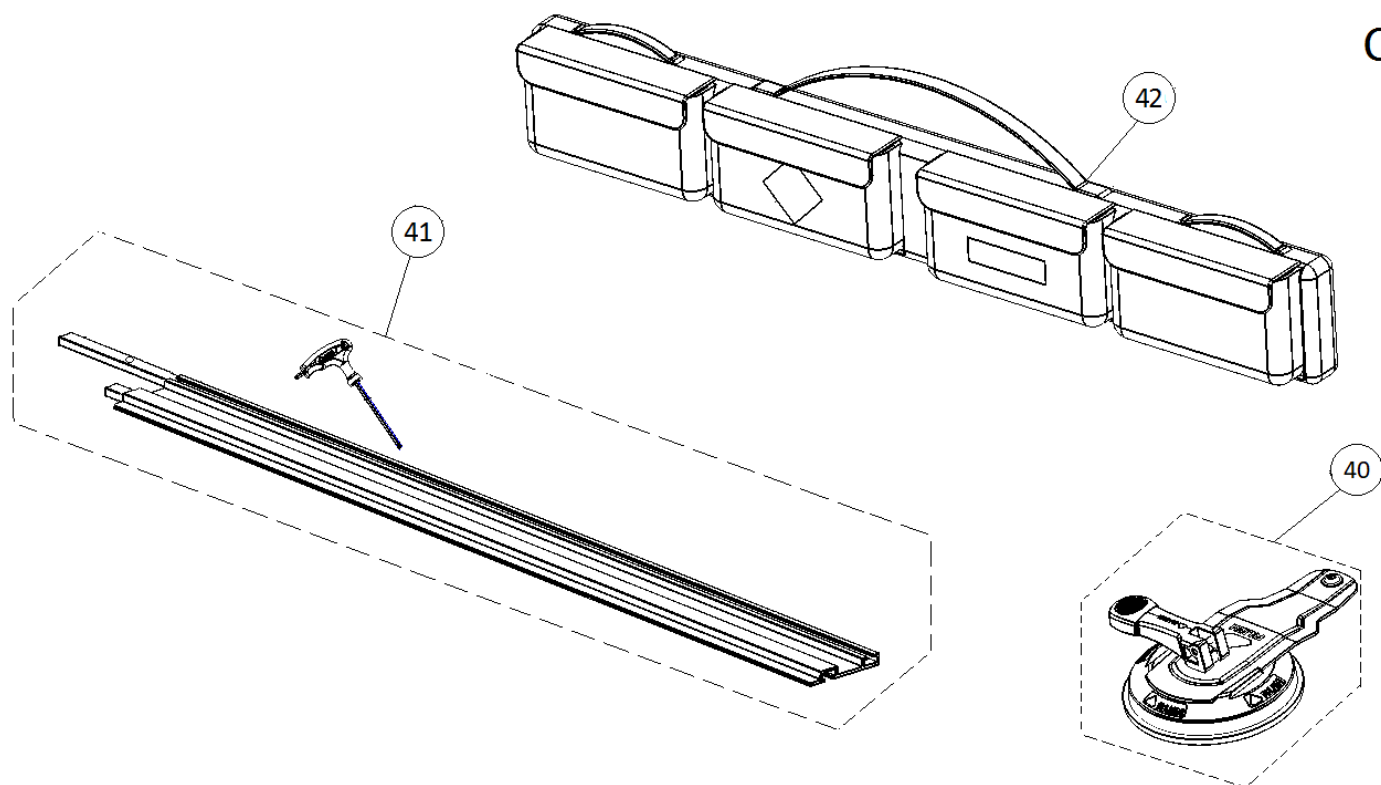

Part-list	ES	EN	Prod.
	GRUPO A	GROUP A	Pag. 2
888 88	GRUPO B	GROUP B	Pag. 3
	GRUPO C	GROUP C	Pag. 4
Prod	ES	EN	From serial num:
18959	SLIM CUTTER G1	SLIM CUTTER G1	

Part-list	ES	EN	Prod.
1	58212 1	CJ.POMO SLIM CUTTER	KNOB SET SLIM CUTTER
2	58203 1	CJ.RODAMIENTO DEL.SLIM CUTTER	SET FRONT BEARING SLIM CUTTER
3	58204 1	CJ.EJE RULINA SLIM CUTTER	SLIM ROLLER SHAFT CUTTER SET
4	58201 1	CJ.RODAMIENTO EXCENTRI.SLIM CUTTER	SET ECCENTRIC BEARING SLIM CUTTER
5	58202 1	CJ.RODAMIENTO TRAS.SLIM CUTTER	SET REAR BEARING SLIM CUTTER
10	18879 1	CABEZAL SLIM CUTTER	SLIM CUTTER CAR SET

B

Part-list	ES	EN	Prod.
20	54918 1	TENAZA SLAB BREAKER	SLAB BREAKER PLIERS
21	58206 1	CJ.MANGO PISADOR SLIM CUTTER	SET HANDLE SLIM BREAKER
22	58211 1	CJ.AMORTIGUADOR IMPACTO CUTTER	SET IMPACT DAMPER CUTTER
23	58210 1	CJ.PINZA CUTTER	SET CLAMP CUTTER
24	58205 1	CJ.PISADOR SLIM CUTTER	SET BREAKING FEET SLIM CUTTER

Part-list ES

EN

Prod.

40	18834	1	ACCESORIO VENTOSA SLIM CUTTER	SUCTION PAD ACCESORY SLIM CUTTER
41	18913	1	SUPLEMENTO GUIA SLIM CUTTER 1100MM G1	SLIM CUTTER GUIDE SUPPLEMENT 1100MM G1
42	52818	1	REC.BOLSA TRANSPORTE SLIM CUTTER	REC.BAG TRANSPORT SLIM CUTTER