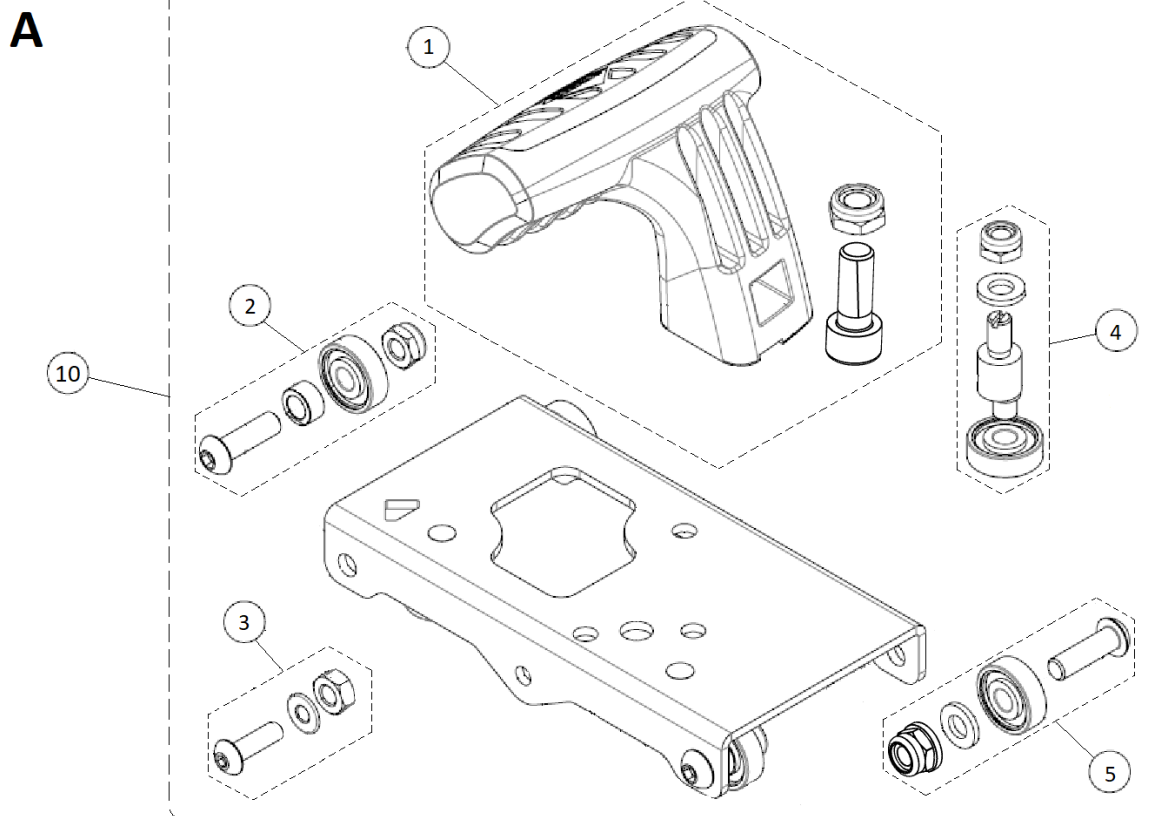

Part-list	ES	EN	Prod.
	GRUPO A	GROUP A	Pag. 2
888 88	GRUPO B	GROUP B	Pag. 3
	GRUPO C	GROUP C	Pag. 4
Prod	ES	EN	From serial num:
18959	SLIM CUTTER G1	SLIM CUTTER G1	

Part-list	ES	EN	Prod.
1	58212 1	CJ.POMO SLIM CUTTER	KNOB SET SLIM CUTTER
2	58203 1	CJ.RODAMIENTO DEL.SLIM CUTTER	SET FRONT BEARING SLIM CUTTER
3	58204 1	CJ.EJE RULINA SLIM CUTTER	SLIM ROLLER SHAFT CUTTER SET
4	58201 1	CJ.RODAMIENTO EXCENTRI.SLIM CUTTER	SET ECCENTRIC BEARING SLIM CUTTER
5	58202 1	CJ.RODAMIENTO TRAS.SLIM CUTTER	SET REAR BEARING SLIM CUTTER
10	18879 1	CABEZAL SLIM CUTTER	SLIM CUTTER CAR SET

B

Part-list	ES	EN	Prod.
20	54918 1	TENAZA SLAB BREAKER	SLAB BREAKER PLIERS
21	58206 1	CJ.MANGO PISADOR SLIM CUTTER	SET HANDLE SLIM BREAKER
22	58211 1	CJ.AMORTIGUADOR IMPACTO CUTTER	SET IMPACT DAMPER CUTTER
23	58210 1	CJ.PINZA CUTTER	SET CLAMP CUTTER
24	58205 1	CJ.PISADOR SLIM CUTTER	SET BREAKING FEET SLIM CUTTER

Part-list ES

EN

Prod.

40	18834	1	ACCESORIO VENTOSA SLIM CUTTER	SUCTION PAD ACCESORY SLIM CUTTER
41	18913	1	SUPLEMENTO GUIA SLIM CUTTER 1100MM G1	SLIM CUTTER GUIDE SUPPLEMENT 1100MM G1
42	52818	1	REC.BOLSA TRANSPORTE SLIM CUTTER	REC.BAG TRANSPORT SLIM CUTTER