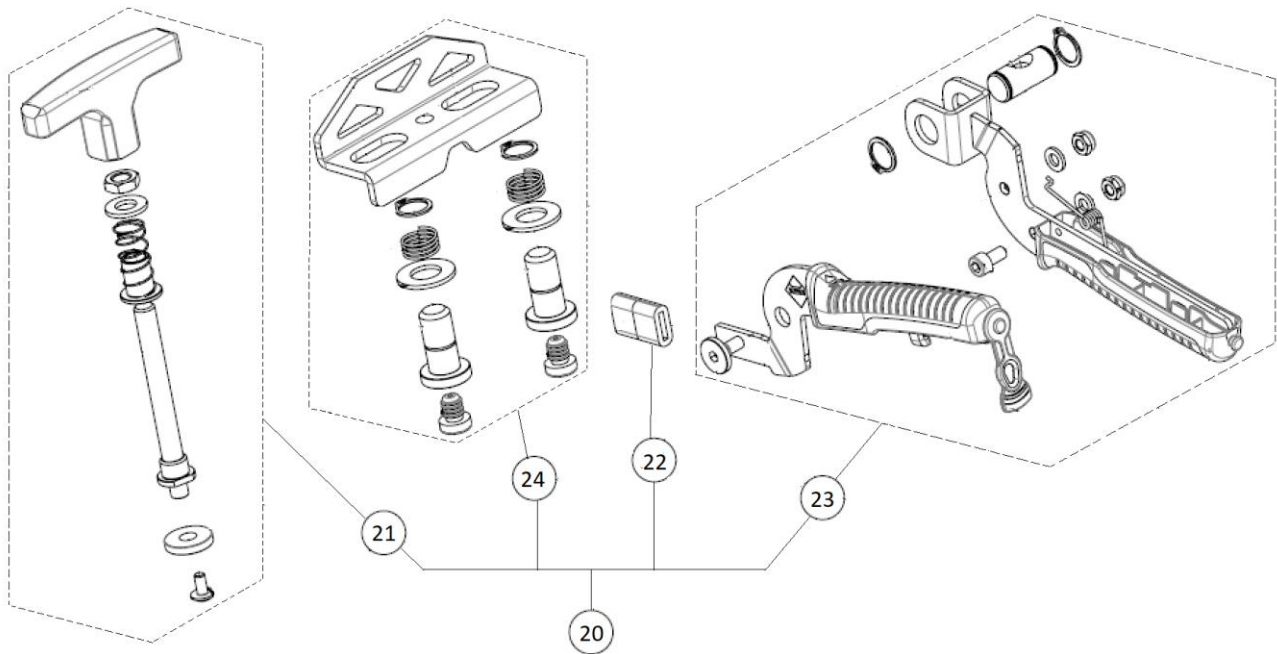

Part-list	ES	EN	Prod.
	GRUPO A	GROUP A	Pag. 2
888 88	GRUPO B	GROUP B	Pag. 3
	GRUPO C	GROUP C	Pag. 4
Prod	ES	EN	From serial num:
18959	SLIM CUTTER G1	SLIM CUTTER G1	

Part-list	ES	EN	Prod.
1	58212 1	CJ.POMO SLIM CUTTER	KNOB SET SLIM CUTTER
2	58203 1	CJ.RODAMIENTO DEL.SLIM CUTTER	SET FRONT BEARING SLIM CUTTER
3	58204 1	CJ.EJE RULINA SLIM CUTTER	SLIM ROLLER SHAFT CUTTER SET
4	58201 1	CJ.RODAMIENTO EXCENTRI.SLIM CUTTER	SET ECCENTRIC BEARING SLIM CUTTER
5	58202 1	CJ.RODAMIENTO TRAS.SLIM CUTTER	SET REAR BEARING SLIM CUTTER
10	18879 1	CABEZAL SLIM CUTTER	SLIM CUTTER CAR SET

B

Part-list	ES	EN	Prod.
20	54918 1	TENAZA SLAB BREAKER	SLAB BREAKER PLIERS
21	58206 1	CJ.MANGO PISADOR SLIM CUTTER	SET HANDLE SLIM BREAKER
22	58211 1	CJ.AMORTIGUADOR IMPACTO CUTTER	SET IMPACT DAMPER CUTTER
23	58210 1	CJ.PINZA CUTTER	SET CLAMP CUTTER
24	58205 1	CJ.PISADOR SLIM CUTTER	SET BREAKING FEET SLIM CUTTER

Part-list ES

EN

Prod.

40	18834	1	ACCESORIO VENTOSA SLIM CUTTER	SUCTION PAD ACCESORY SLIM CUTTER
41	18913	1	SUPLEMENTO GUIA SLIM CUTTER 1100MM G1	SLIM CUTTER GUIDE SUPPLEMENT 1100MM G1
42	52818	1	REC.BOLSA TRANSPORTE SLIM CUTTER	REC.BAG TRANSPORT SLIM CUTTER