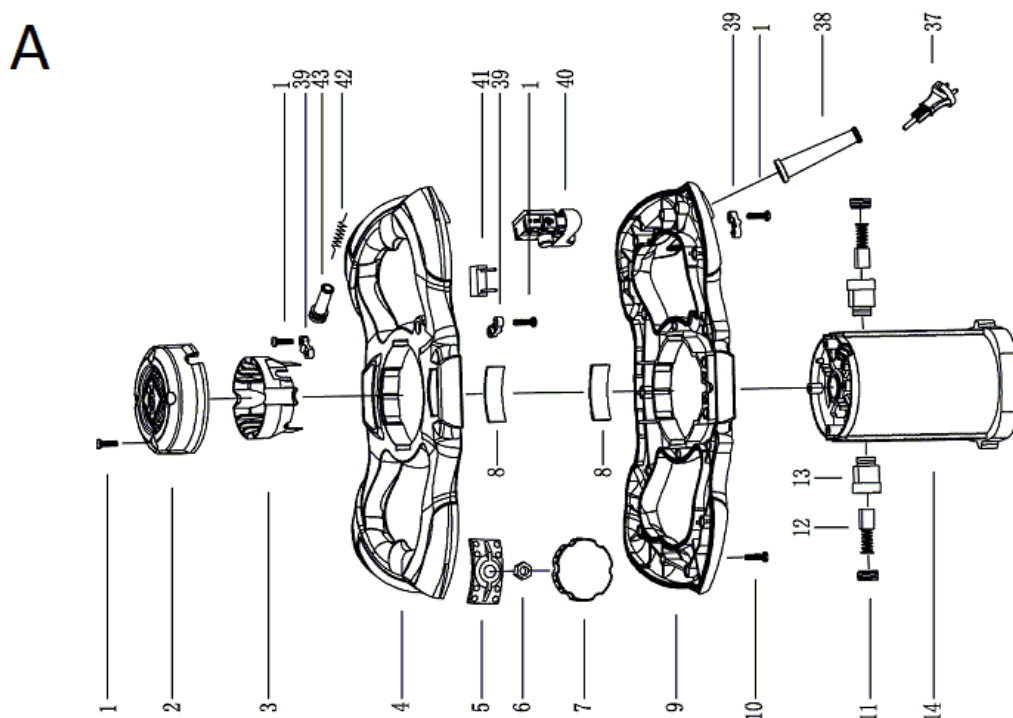

Queda reservado el derecho de introducir cualquier modificacion técnica sin previo aviso
 We reserve the right to introduce any technical modification without previous notice

Part-list	ES	EN	Prod.	
1	24345	12 TORN ST3,9X14	SCREW ST3,9X14	
2	24346	1 TAPA MOTOR TRASERA RUBIMIX-16 ERGOMAX	REAR COVER RUBIMIX-16 ERGOMAX	
3	24347	1 TAPA VENTILACION RMIX-16 ERGOMAX POS.3	AIR GUIDE COVER RUBIMIX-16 ERGOMAX POS.3	
4	24348	1 MANGO PLAST.SUPERIOR RUBIMIX-16 ERGOMAX	TOP PLASTIC HANDLE RUBIMIX-16 ERGOMAX	
5	24349	1 ABRAZADERA POS.5 RUBIMIX-16 ERGOMAX	CLAMP BOARD RUBIMIX-16 ERGOMAX	
6	24350	1 TUERCA M8 RUBIMIX-16 ERGOMAX	NUT M8 RUBIMIX-16 ERGOMAX	
7	24351	1 POMO ABRAZADERA RUBIMIX-16 ERGOMAX	CLAMP KNOB RUBIMIX-16 ERGOMAX	
8	24352	2 FIJACION ABRAZADERA RUBIMIX-16 ERGOMAX	CLAMP MAT RUBIMIX-16 ERGOMAX	
9	24353	1 MANGO PLAST.INFERIOR RUBIMIX-16 ERGOMAX	UNDER PLASTIC HANDLE RUBIMIX-16 ERGOMAX	
10	24354	17 TORN ST3,9X16	SCREW ST3,9X16	
11	24355	2 JGO TAPA ESCOBILLA RUBIMIX-16 ERGOMAX 2U	BRUSHER COVER RUBIMIX-16 ERGOMAX	
12	24407	2 ESCOBILLA RUBIMIX-16 ERGOMAX 110V	CARBON BRUSHER RUBIMIX-16 ERGOMAX 110V	24995, 24997
12	24356	2 ESCOBILLA RUBIMIX-16 ERGOMAX 230V	CARBON BRUSHER RUBIMIX-16 ERGOMAX 230V	24994, 24996, 24998, 24999
13	24357	2 JGO PORTAESCOBILLA RUBIMIX-16 ERGOMAX 2U	BRUSHER HOLDER RUBIMIX-16 ERGOMAX	
14	24358	1 CARCASA MOTOR RUBIMIX-16 ERGOMAX	MOTOR HOUSE RUBIMIX-16 ERGOMAX	
37	24412	1 CABLE ENCHUFE RMIX-16 ERGOMAX 110V UK	POWER CORD RUBIMIX-16 ERGOMAX 110V UK	24995
37	24381	1 CABLE ENCHUFE RMIX-16 ERGOMAX 230V VDE	POWER CORD RUBIMIX-16 ERGOMAX 230V VDE	24994, 24998
37	24410	1 CABLE ENCHUFE RMIX-16 ERGOMAX 110V USA	POWER CORD RUBIMIX-16 ERGOMAX 110V USA	24997
37	24411	1 CABLE ENCHUFE RMIX-16 ERGOMAX 230V UK	POWER CORD RUBIMIX-16 ERGOMAX 230V UK	24996, 24999
38	24382	1 FUNDA CABLE RUBIMIX-16 ERGOMAX	CORD SHEATH RUBIMIX-16 ERGOMAX	
39	24383	1 JUNTA CABLE ENCHUFE RUBIMIX-16 ERGOMAX	CORD BOARD RUBIMIX-16 ERGOMAX	
40	24384	1 INTERRUPTOR 230V RUBIMIX-16 ERGOMAX	SWITCH CONTROL 230V RUBIMIX-16 ERGOMAX	24994, 24996, 24998, 24999
40	24529	1 INTERRUPTOR 110V RUBIMIX-16 ERGOMAX	SWITCH CONTROL 110V RUBIMIX-16 ERGOMAX	24995, 24997
41	24385	1 CONDENSADOR RUBIMIX-16 ERGOMAX	CAPACITOR RUBIMIX-16 ERGOMAX	
42	24386	1 MUELLE CABLE RUBIMIX-16 ERGOMAX	SPRING WIRE RUBIMIX-16 ERGOMAX	
43	24387	1 FUNDA CABLE PEQUEÑA RUBIMIX-16 ERGOMAX	SMALL CORD SHEATH RUBIMIX-16 ERGOMAX	