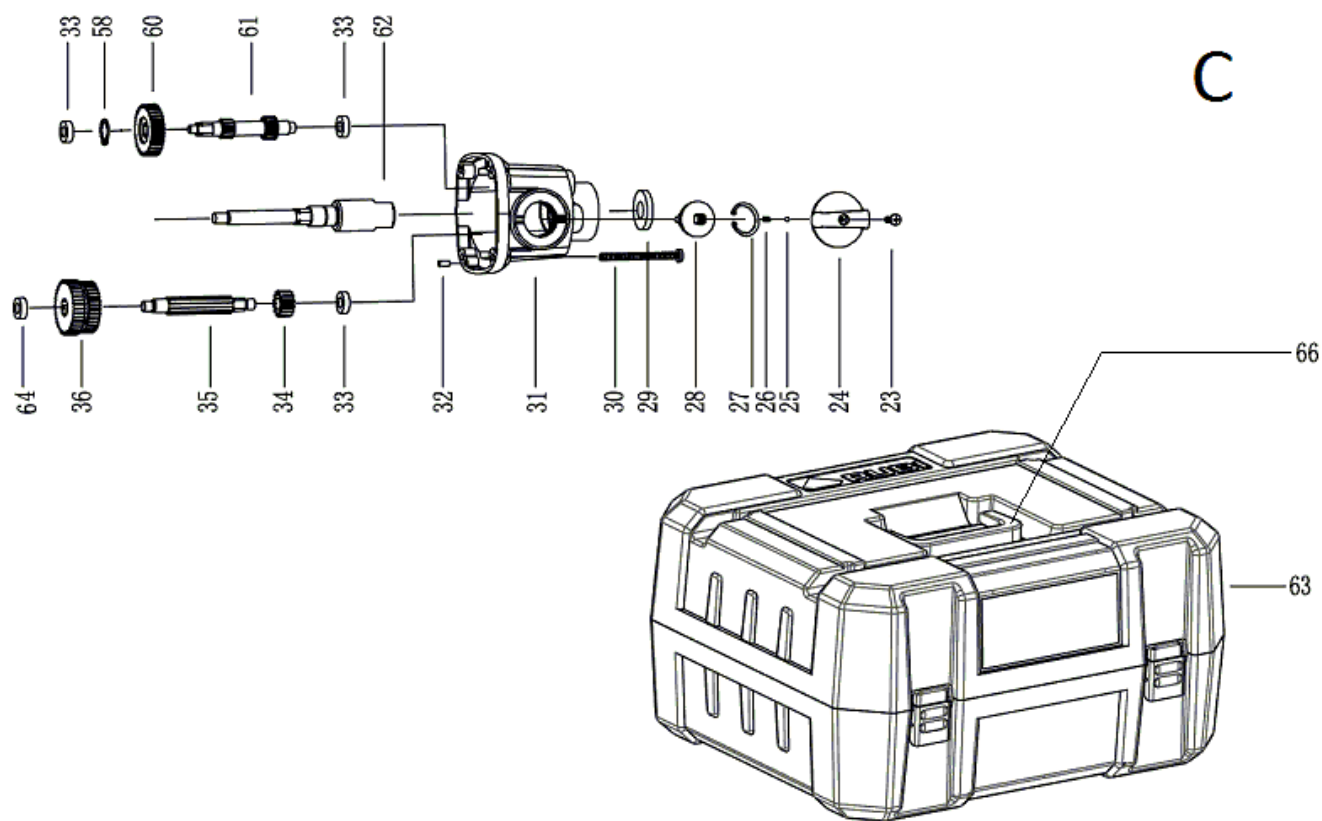

Part-list	ES	EN	Prod.
23	24367 1	TORN M4X14	SCREW M4X14
24	24368 1	REGULADOR VELOCIDAD RUBIMIX-16 ERGOMAX	KNOB SPEED SHIFT RUBIMIX-16 ERGOMAX
25	24369 2	BOLA ACERO 4.0 RUBIMIX-16 ERGOMAX	STEEL BALL 4.0 RUBIMIX-16 ERGOMAX
26	24370 2	MUELLE POS.26 RUBIMIX-16 ERGOMAX	SPRING POS.26 RUBIMIX-16 ERGOMAX
27	24371 1	ANILLO ELASTICO 28MM	CIRCLIP 28MM
28	24372 1	EJE REGULADOR VELOCIDAD RMIX-16 ERGOMAX	SPEED SHIFT POLE RUBIMIX-16 ERGOMAX
29	24373 1	TAPA ACEITE 21X26X5 RUBIMIX-16 ERGOMAX	FRAME OIL COVER 21X26X5 RMIX-16 ERGOMAX
30	19422 4	TORN ST4,8X55	SCREW ST4,8X55
31	24375 1	CAJA ENGRANAJES RUBIMIX-16 ERGOMAX	GEAR BOX RUBIMIX-16 ERGOMAX
32	24376 1	PRISIONERO 4H 8X8	PIN4H 8X8
33	24377 3	RODAMIENTO 628/8 RUBIMIX-16 ERGOMAX	BEARING 628/8 RUBIMIX-16 ERGOMAX
34	24378 1	ENGRANAJE INICIAL CL.III RMIX-16 ERGOMAX	INITIATIVE GEAR CL.III RMIX-16 ERGOMAX
35	24379 1	ENGRANAJE TRANSM.CL.III RMIX-16 ERGOMAX	DRIVEN GEAR CL.III RMIX-16 ERGOMAX
36	24380 1	ENGRANAJE TRANSM.CL.II RMIX-16 ERGOMAX	DRIVEN GEAR CL.II RMIX-16 ERGOMAX
58	19491 1	ANILLO ELASTICO 10MM	CIRCLIP 10MM
60	24404 1	ENGRANAJE TRANSM.CL.I RMIX-16 ERGOMAX	DRIVEN GEAR CL.I RMIX-16 ERGOMAX
61	24405 1	EJE ENGRANAJE CL.II RMIX-16 ERGOMAX	GEAR SHAFT CL.II RMIX-16 ERGOMAX
62	24406 1	PASADOR RUBIMIX-16 ERGOMAX	SPINDLE RUBIMIX-16 ERGOMAX
63	25702 1	MALETA RMIX-16 ERGOMAX	CASE RMIX-16 ERGOMAX
64	25603 1	RODAMIENTO 688-Z 8X16X5	BEARING 688-Z 8X16X5
66	25742 1	ASA MALETA RMIX-16 ERGOMAX	CASE HANDLE RMIX-16 ERGOMAX