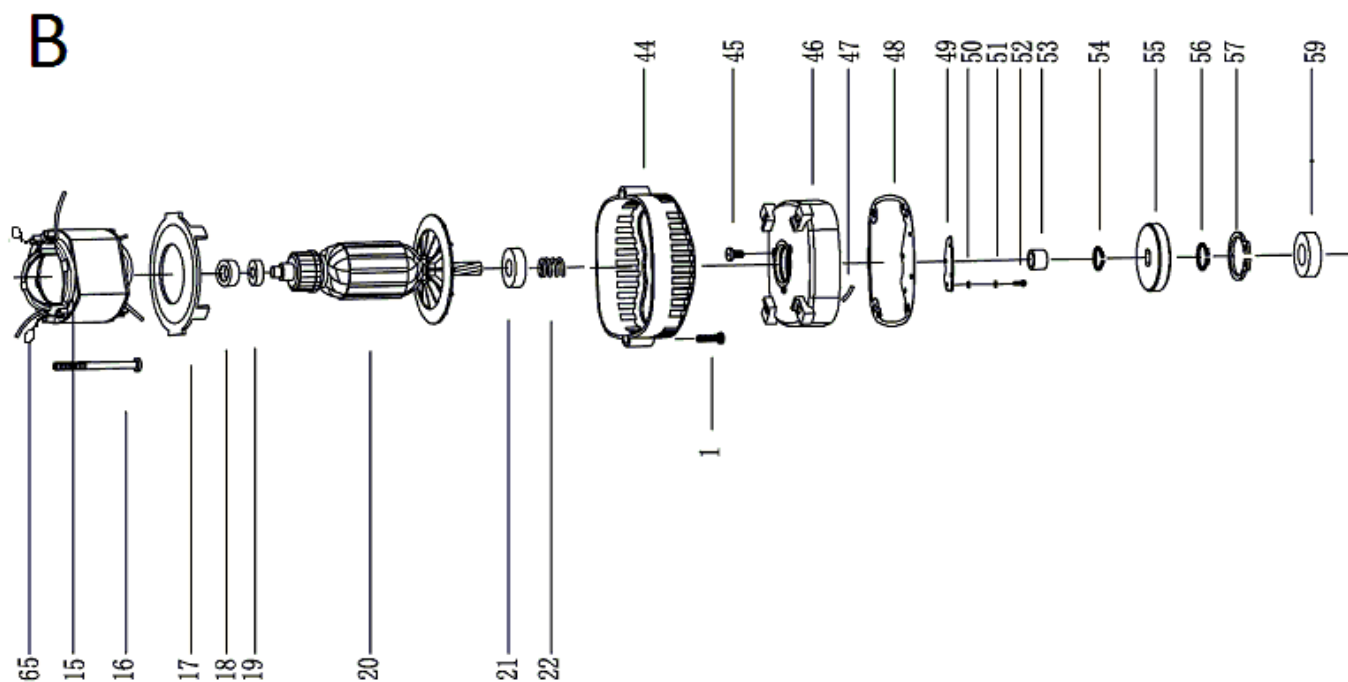

Queda reservado el derecho de introducir cualquier modificacion técnica sin previo aviso
 We reserve the right to introduce any technical modification without previous notice

Part-list	ES	EN	Prod.	
1	24345	12 TORN ST3,9X14	SCREW ST3,9X14	
2	24346	1 TAPA MOTOR TRASERA RUBIMIX-16 ERGOMAX	REAR COVER RUBIMIX-16 ERGOMAX	
3	24347	1 TAPA VENTILACION RMIX-16 ERGOMAX POS.3	AIR GUIDE COVER RUBIMIX-16 ERGOMAX POS.3	
4	24348	1 MANGO PLAST.SUPERIOR RUBIMIX-16 ERGOMAX	TOP PLASTIC HANDLE RUBIMIX-16 ERGOMAX	
5	24349	1 ABRAZADERA POS.5 RUBIMIX-16 ERGOMAX	CLAMP BOARD RUBIMIX-16 ERGOMAX	
6	24350	1 TUERCA M8 RUBIMIX-16 ERGOMAX	NUT M8 RUBIMIX-16 ERGOMAX	
7	24351	1 POMO ABRAZADERA RUBIMIX-16 ERGOMAX	CLAMP KNOB RUBIMIX-16 ERGOMAX	
8	24352	2 FIJACION ABRAZADERA RUBIMIX-16 ERGOMAX	CLAMP MAT RUBIMIX-16 ERGOMAX	
9	24353	1 MANGO PLAST.INFERIOR RUBIMIX-16 ERGOMAX	UNDER PLASTIC HANDLE RUBIMIX-16 ERGOMAX	
10	24354	17 TORN ST3,9X16	SCREW ST3,9X16	
11	24355	2 JGO TAPA ESCOBILLA RUBIMIX-16 ERGOMAX 2U	BRUSHER COVER RUBIMIX-16 ERGOMAX	
12	24407	2 ESCOBILLA RUBIMIX-16 ERGOMAX 110V	CARBON BRUSHER RUBIMIX-16 ERGOMAX 110V	24995, 24997
12	24356	2 ESCOBILLA RUBIMIX-16 ERGOMAX 230V	CARBON BRUSHER RUBIMIX-16 ERGOMAX 230V	24994, 24996, 24998, 24999
13	24357	2 JGO PORTAESCOBILLA RUBIMIX-16 ERGOMAX 2U	BRUSHER HOLDER RUBIMIX-16 ERGOMAX	
14	24358	1 CARCASA MOTOR RUBIMIX-16 ERGOMAX	MOTOR HOUSE RUBIMIX-16 ERGOMAX	
37	24412	1 CABLE ENCHUFE RMIX-16 ERGOMAX 110V UK	POWER CORD RUBIMIX-16 ERGOMAX 110V UK	24995
37	24381	1 CABLE ENCHUFE RMIX-16 ERGOMAX 230V VDE	POWER CORD RUBIMIX-16 ERGOMAX 230V VDE	24994, 24998
37	24410	1 CABLE ENCHUFE RMIX-16 ERGOMAX 110V USA	POWER CORD RUBIMIX-16 ERGOMAX 110V USA	24997
37	24411	1 CABLE ENCHUFE RMIX-16 ERGOMAX 230V UK	POWER CORD RUBIMIX-16 ERGOMAX 230V UK	24996, 24999
38	24382	1 FUNDA CABLE RUBIMIX-16 ERGOMAX	CORD SHEATH RUBIMIX-16 ERGOMAX	
39	24383	1 JUNTA CABLE ENCHUFE RUBIMIX-16 ERGOMAX	CORD BOARD RUBIMIX-16 ERGOMAX	
40	24384	1 INTERRUPTOR 230V RUBIMIX-16 ERGOMAX	SWITCH CONTROL 230V RUBIMIX-16 ERGOMAX	24994, 24996, 24998, 24999
40	24529	1 INTERRUPTOR 110V RUBIMIX-16 ERGOMAX	SWITCH CONTROL 110V RUBIMIX-16 ERGOMAX	24995, 24997
41	24385	1 CONDENSADOR RUBIMIX-16 ERGOMAX	CAPACITOR RUBIMIX-16 ERGOMAX	
42	24386	1 MUELLE CABLE RUBIMIX-16 ERGOMAX	SPRING WIRE RUBIMIX-16 ERGOMAX	
43	24387	1 FUNDA CABLE PEQUEÑA RUBIMIX-16 ERGOMAX	SMALL CORD SHEATH RUBIMIX-16 ERGOMAX	