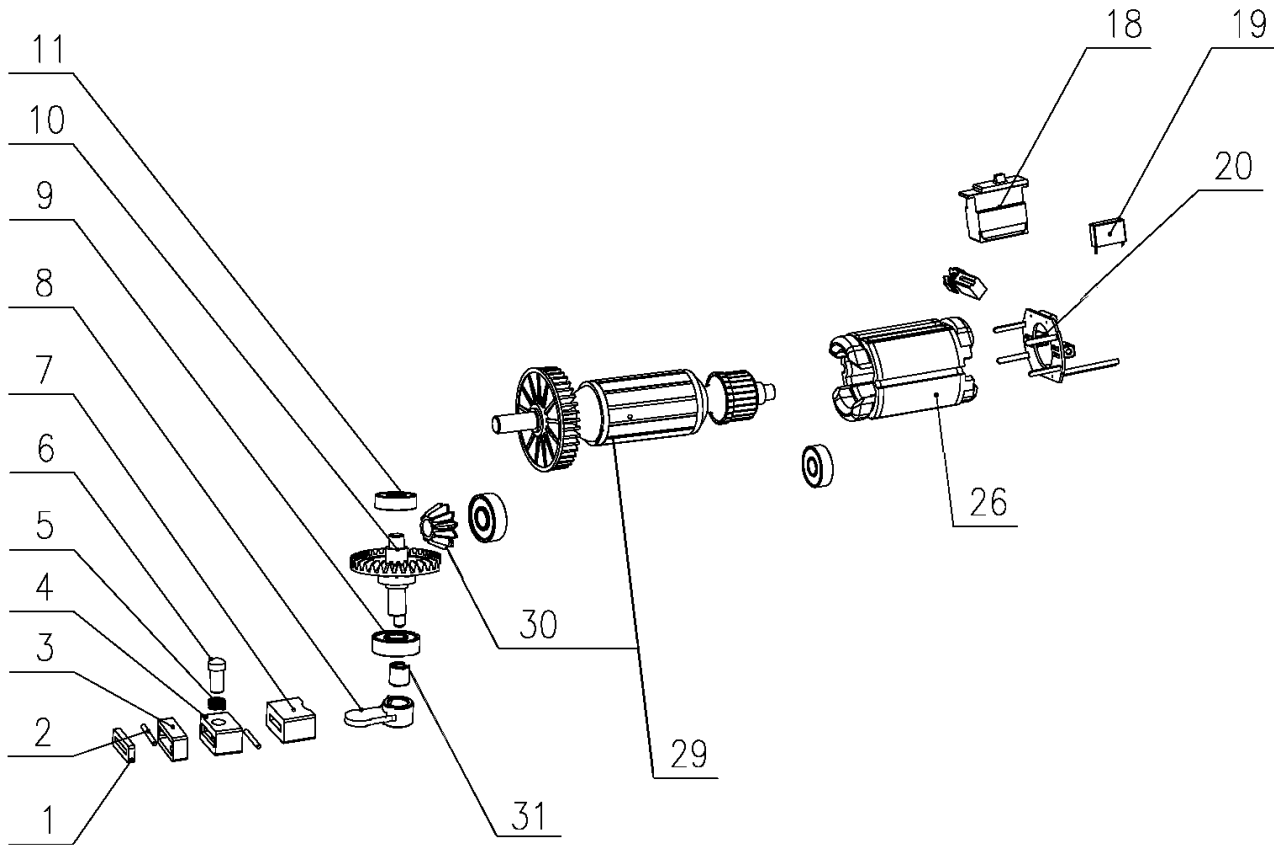

Part-list	ES	EN	Prod.
1	66149 1	JUNTA SELLADO GOMA RUBISCRAPER	SEAL RUBBER BLOCK RUBISCRAPER
2	66150 2	PASADOR Ø2X17,5 RUBISCRAPER	NEEDLE Ø2X17,5 RUBISCRAPER
3	66160 1	SOPORTE PASADOR Ø2X17,5 RUBISCRAPER	NEEDLE Ø2X17,5 HOLDER RUBISCRAPER
4	66161 1	SOPORTE POSTERIOR PASADOR RUBISCRAPER	AFTER THE NEEDLE RUBISCRAPER
5	66162 1	MUELLE BLOQUEO PASADOR RUBISCRAPER	LOCK PIN SPRING RUBISCRAPER
6	66163 1	PASADOR BLOQUEO RUBISCRAPER	LOCK PIN RUBISCRAPER
7	66164 1	PLACA EMPUJE CUCHILLA RUBISCRAPER	PUSH KNIFE PLATE RUBISCRAPER
8	66165 1	ADAPTADOR EMPUJE CUCHILLA RUBISCRAPER	PUSH KNIFE ADAPTER RUBISCRAPER
9	66166 2	RODAMIENTO 608 ZZ RUBISCRAPER	BEARING 608 ZZ RUBISCRAPER
10	66167 1	ENGRANAJE MAYOR BISELADO RUBISCRAPER	LARGE BEVEL GEAR RUBISCRAPER
11	66168 2	RODAMIENTO 607 ZZ RUBISCRAPER	BEARING 607 ZZ RUBISCRAPER
18	66175 1	INTERRUPTOR TERCIARIO RUBISCRAPER	THIRD SWITCH RUBISCRAPER
19	66176 1	CONDENSADOR RUBISCRAPER	CAPACITANCE RUBISCRAPER
20	66177 1	PLACA ELECTRONICA EUR Y UK RUBISCRAPER	CIRCUIT BOARD VDE & BS RUBISCRAPER
20	66178 1	PLACA ELECTRONICA UL RUBISCRAPER	CIRCUIT BOARD UL RUBISCRAPER
26	66186 1	ESTATOR 230V RUBISCRAPER	STATOR VDE & BS RUBISCRAPER
26	66187 1	ESTATOR 120V RUBISCRAPER	STATOR UL RUBISCRAPER
29	66235 1	CJ.ROTOR 120V RUBISCRAPER C/ENGRANAJE	ROTOR 120V RUBISCRAPER W/GEAR
29	66234 1	CJ.ROTOR 230V RUBISCRAPER C/ENGRANAJE	ROTOR 230V RUBISCRAPER W/GEAR
30	66192 1	ENGRANAJE MENOR Ø INT.8 RUBISCRAPER V1	SMALL BEVEL GEAR Ø INT.8 RUBISCRAPER V1
30	66236 1	ENGRANAJE MENOR Ø INT.6 RUBISCRAPER V2	SMALL BEVEL GEAR Ø INT.6 RUBISCRAPER V2
31	66193 1	RODAMIENTO AGUJAS HK0509	NEEDLE HK0509