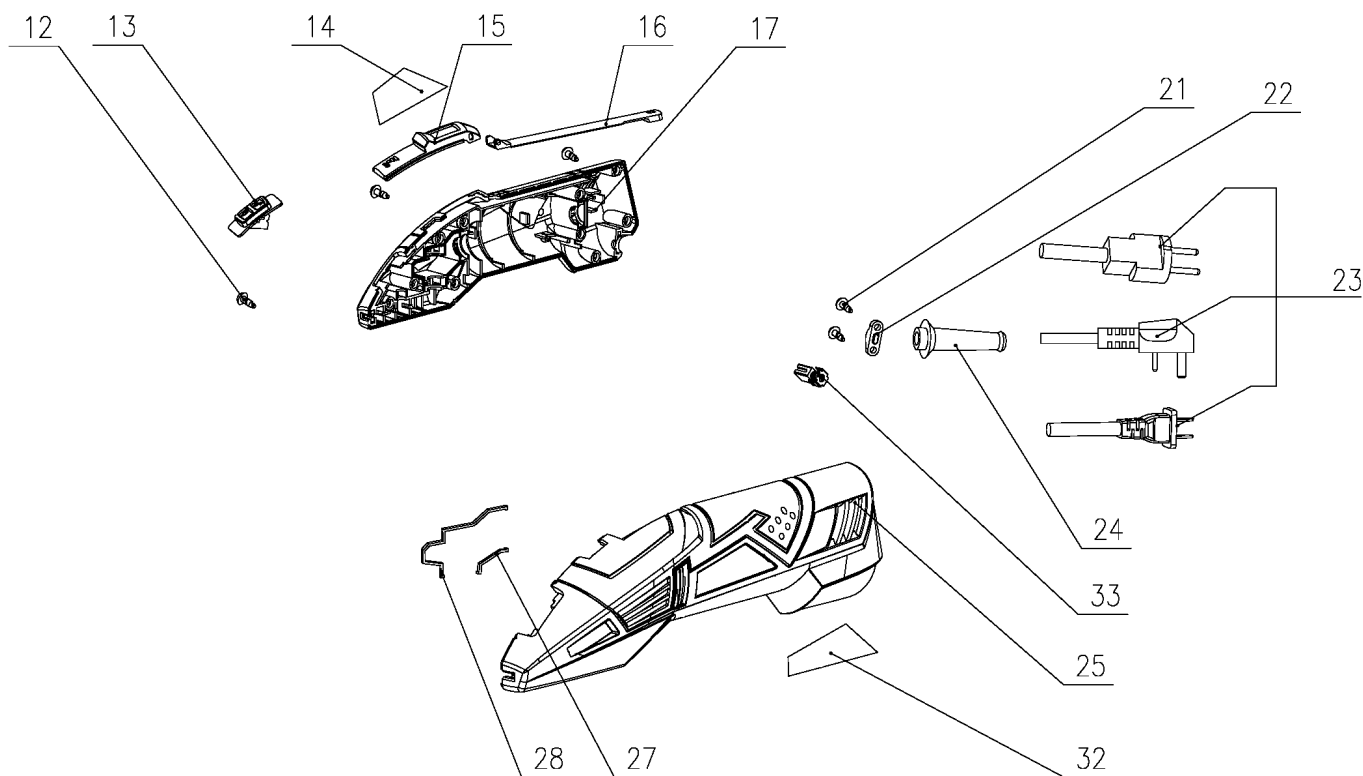

Part-list	ES	EN	Prod.
12	66169 10	TORN ST3,5X16 F AUTOROSCANTE	SELF TAPPING SCREW ST3.5X16 F
13	66170 1	PLACA DE CIERRE RUBISCRAPER	LOCK PLATE RUBISCRAPER
14	66171 1	PLACA CARACT.RUBISCRAPER	NAME PLATE RUBISCRAPER
15	66172 1	PLACA INTERRUPTOR RUBISCRAPER	SWITCH PLATE RUBISCRAPER
16	66173 1	INTERRUPTOR DESLIZANTE RUBISCRAPER	SLIDE SWITCH RUBISCRAPER
17	66174 1	CARCASA DERECHA RUBISCRAPER	RIGHT HOUSING RUBISCRAPER
21	66179 2	TORN ST3,5X13 F AUTOROSCANTE	SELF TAPPING SCREW ST3.5X13 F
22	66180 1	BLOQUEO RUBISCRAPER	LINE BLOCK RUBISCRAPER
23	66181 1	ENCHUFE CABLE RUBISCRAPER EUR	CABLE & PLUG RUBISCRAPER EUR
23	66183 1	ENCHUFE CABLE RUBISCRAPER USA	CABLE & PLUG RUBISCRAPER UL
23	66182 1	ENCHUFE CABLE RUBISCRAPER UK	CABLE & PLUG RUBISCRAPER BS
24	66184 1	PROTECTOR CABLE RUBISCRAPER	PROTECT CABLE SLEEVE RUBISCRAPER
25	66185 1	CARCASA IZQUIERDA RUBISCRAPER	LEFT HOUSING RUBISCRAPER
27	66188 1	JUNTA CORTA SELLADO RUBISCRAPER	SHORT SEAL RUBISCRAPER
28	66189 1	JUNTA LARGA SELLADO RUBISCRAPER	LONG SEAL RUBISCRAPER
32	66194 1	ETIQ.RUBISCRAPER POS.32	LABEL RUBISCRAPER
33	66195 2	ESCOBILLAS RUBISCRAPER	CARBON BRUSHES RUBISCRAPER